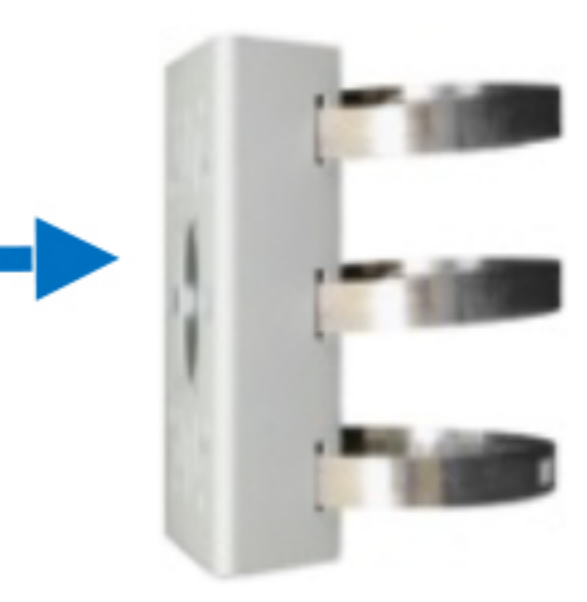

Dome camera mount

NPT 3/4" Plastic
Waterproof joint

TR-A01-IN

Pole mount

NPT 3/4" Plastic
Waterproof joint

TR-A01-IN

Pole mount

Dome camera mount

Dome camera Indoor pendent mount

*Release: 2019Q1

Junction box

IPC323X series	+	TR-JB04-C-IN
PRIME series IPC363X PRIME series IPC361X S/E	+	TR-JB03-H-IN
Mini PTZ PRIME series IPC353X		
IPC361X LB/LE IPC361X SR -F	+	TR-JB03-I-IN
IPC32X series IPC31X series IPC354 series IPC3616 series IPC361X SS/SB series	+	TR-JB03-G-IN
868 fisheye	+	TR-JB04-D-IN
814 fisheye 815 fisheye	+	TR-JB03-H-IN
 IPC373XSE series		

Indoor pendent mount

Electric-box Transfer plate

IPC32X SS\SB\LB\LE series

IPC32X S/E/L series

IPC31X

PRIME series
IPC354SR3

IPC361X SE series

IPC3616\361X SS
\361XSB series

PRIME series
IPC361XSR -F

EASY series
IPC361XL\LE

IPC231X SB

IPC2128 SB

EASY/PRIME series
IPC21XX

IPC232X LB

IPC21XX
(Round mount)

Electric-box Transfer plate