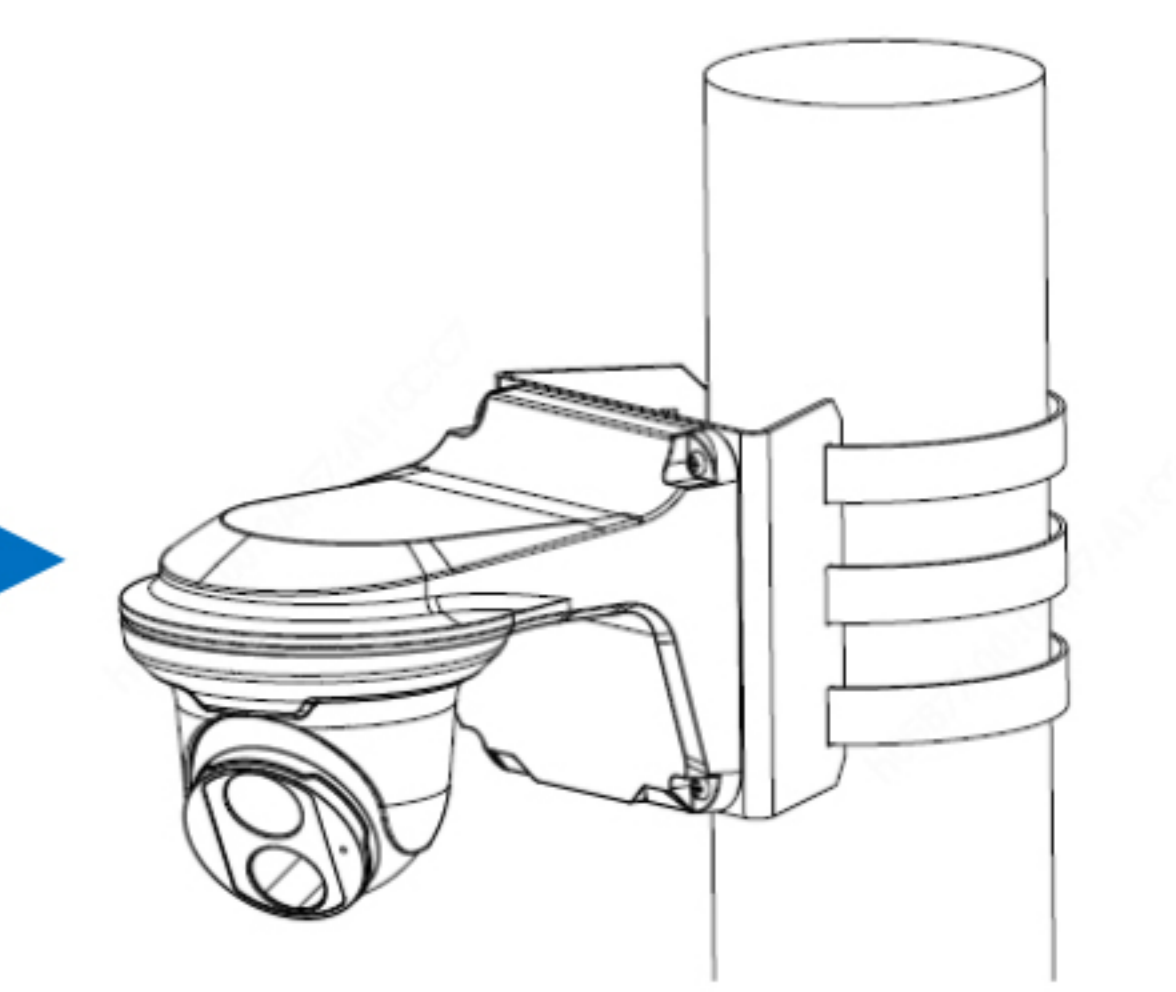

Dome camera mount

NPT 3/4" Plastic
Waterproof joint

TR-A01-IN

Pole mount

NPT 3/4" Plastic
Waterproof joint

TR-A01-IN

Pole mount

Dome camera mount

Dome camera Indoor pendent mount

*Release: 2019Q1

Junction box

IPC323X series	+	TR-JB04-C-IN
PRIME series IPC363X PRIME series IPC361X S/E	+	TR-JB03-H-IN
Mini PTZ PRIME series IPC353X		
IPC361X LB/LE IPC361X SR -F	+	TR-JB03-I-IN
IPC32X series IPC31X series IPC354 series IPC3616 series IPC361X SS/SB series	+	TR-JB03-G-IN
868 fisheye	+	TR-JB04-D-IN
814 fisheye 815 fisheye	+	TR-JB03-H-IN
 IPC373XSE series		

Indoor pendent mount

Electric-box Transfer plate

IPC32X SS\SB\LB\LE series

IPC32X S/E/L series

IPC31X

PRIME series
IPC354SR3

IPC361X SE series

IPC3616\361X SS
\361XSB series

PRIME series
IPC361XSR -F

EASY series
IPC361XL\LE

IPC231X SB

IPC2128 SB

EASY/PRIME series
IPC21XX

IPC232X LB

IPC21XX
(Round mount)

Electric-box Transfer plate