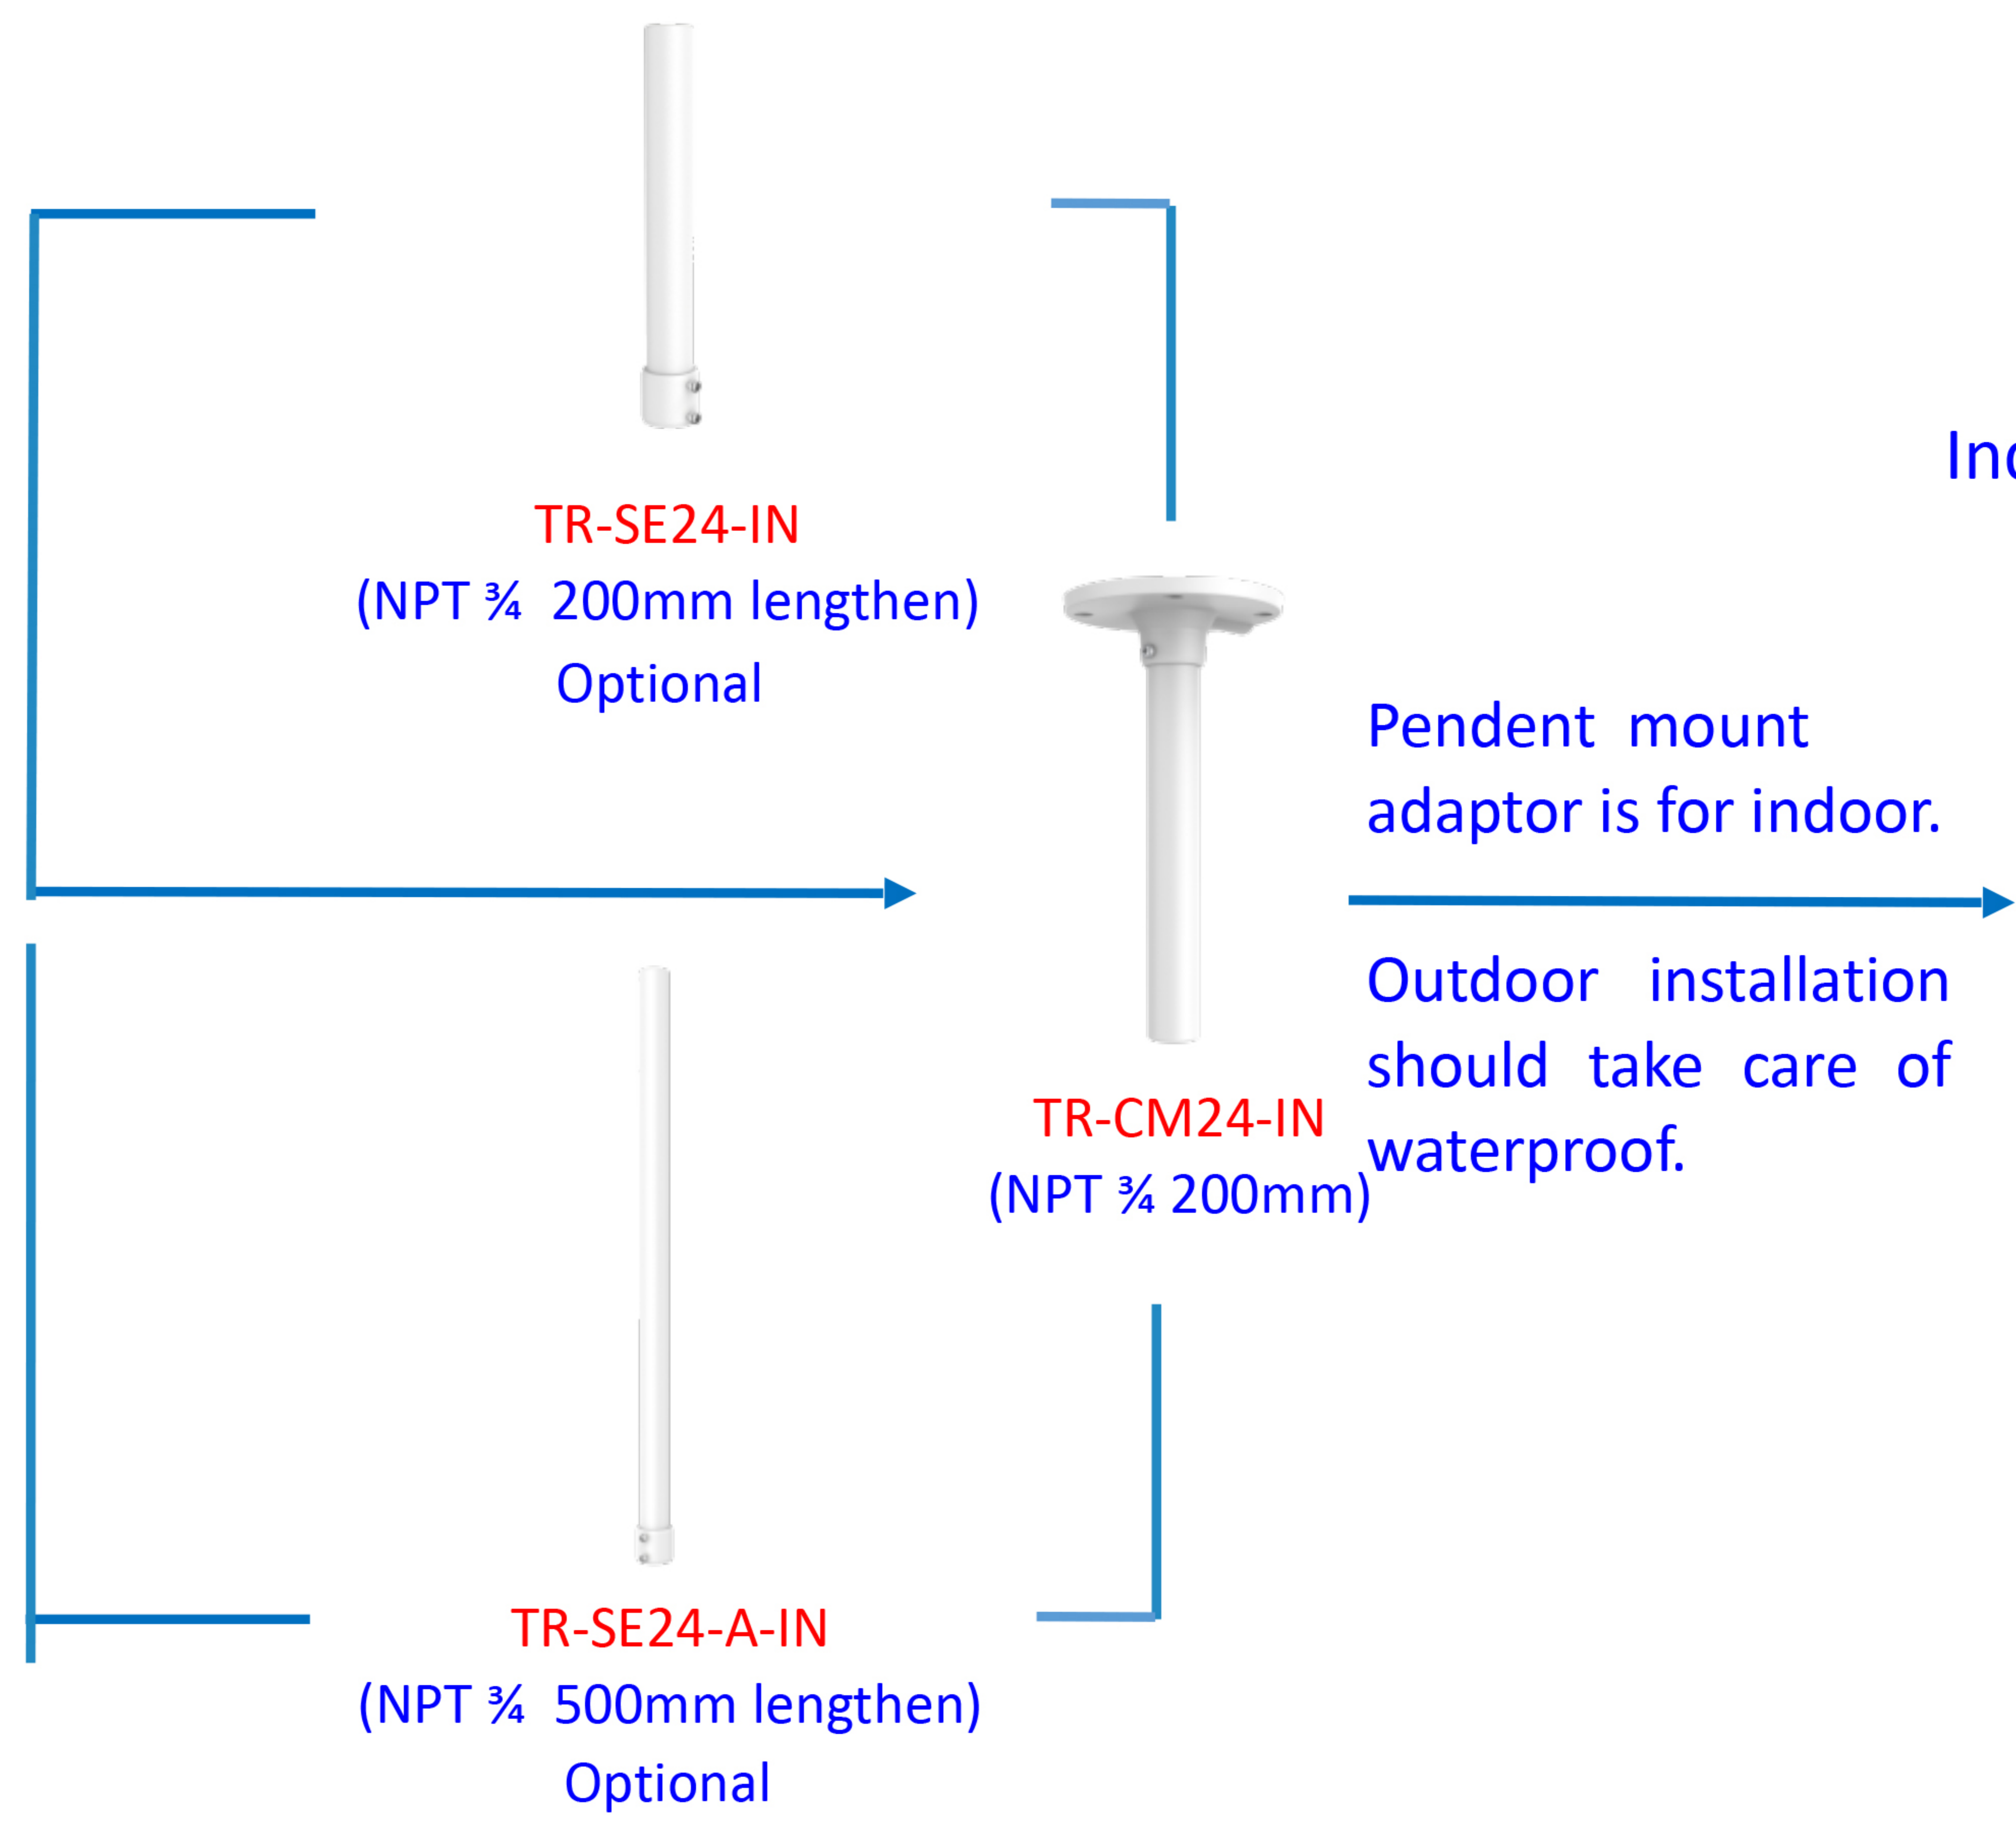

Dome camera mount

NPT 3/4" Plastic
Waterproof joint

TR-A01-IN

Pole mount

NPT 3/4" Plastic
Waterproof joint

TR-A01-IN

Pole mount

Dome camera mount

Dome camera Indoor pendent mount

*Release: 2019Q1

Junction box

IPC323X series	+	TR-JB04-C-IN
PRIME series IPC363X PRIME series IPC361X S/E	+	TR-JB03-H-IN
Mini PTZ PRIME series IPC353X		
IPC361X LB/LE IPC361X SR -F	+	TR-JB03-I-IN
IPC32X series IPC31X series IPC354 series IPC3616 series IPC361X SS/SB series	+	TR-JB03-G-IN
868 fisheye	+	TR-JB04-D-IN
814 fisheye 815 fisheye	+	TR-JB03-H-IN
 IPC373XSE series		

Indoor pendent mount

Electric-box Transfer plate

IPC32X SS\SB\LB\LE series

IPC32X S/E/L series

IPC31X

PRIME series
IPC354SR3

IPC361X SE series

IPC3616\361X SS
\361XSB series

PRIME series
IPC361XSR -F

EASY series
IPC361XL\LE

IPC231X SB

IPC2128 SB

EASY/PRIME series
IPC21XX

IPC232X LB

IPC21XX
(Round mount)

Electric-box Transfer plate