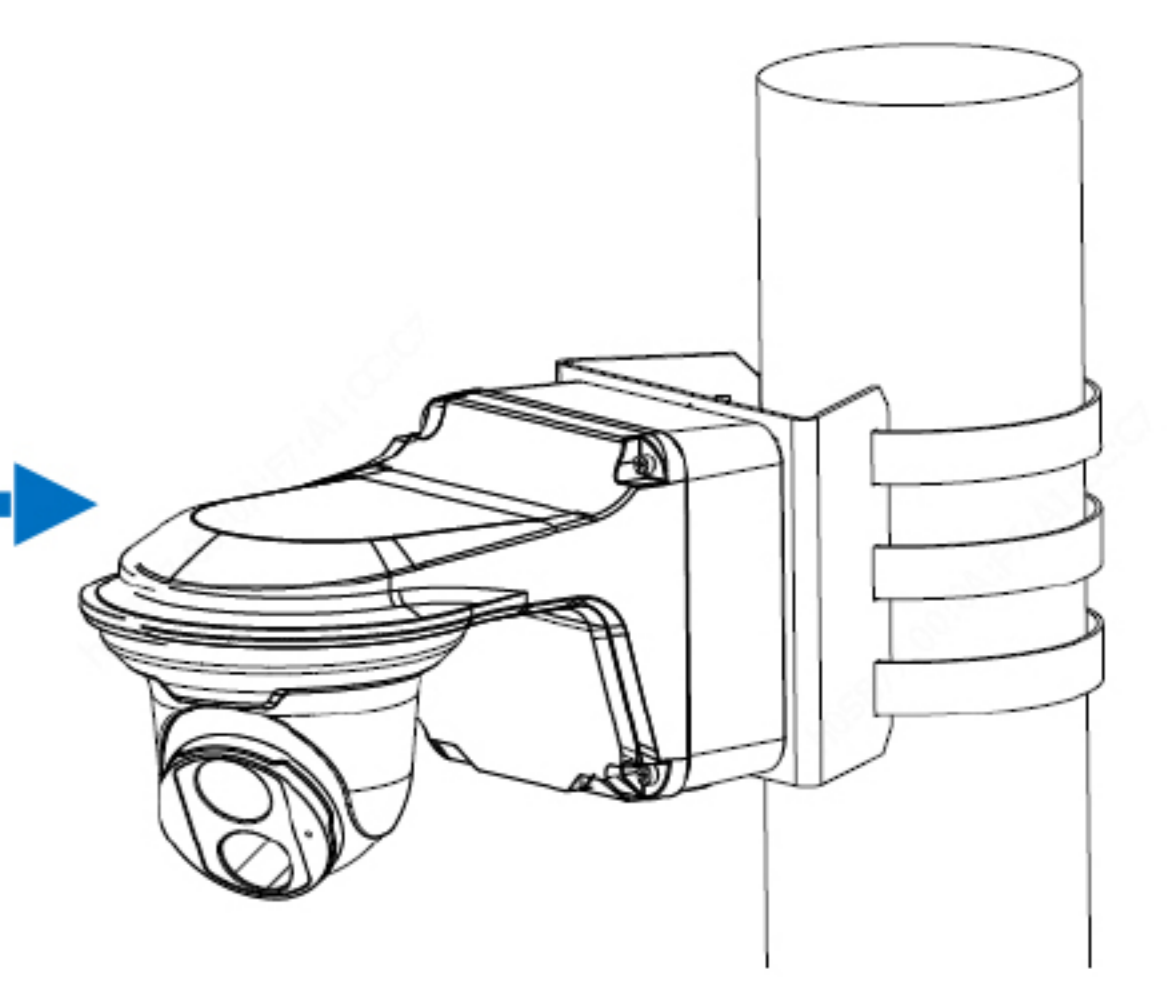

Dome camera mount

NPT 3/4" Plastic
Waterproof joint

TR-A01-IN

Pole mount

NPT 3/4" Plastic
Waterproof joint

TR-A01-IN

Pole mount

Dome camera mount

Dome camera Indoor pendent mount

*Release: 2019Q1

Junction box

IPC323X series	+	TR-JB04-C-IN
PRIME series IPC363X PRIME series IPC361X S/E	+	TR-JB03-H-IN
Mini PTZ PRIME series IPC353X		
IPC361X LB/LE IPC361X SR -F	+	TR-JB03-I-IN
IPC32X series IPC31X series IPC354 series IPC3616 series IPC361X SS/SB series	+	TR-JB03-G-IN
868 fisheye	+	TR-JB04-D-IN
814 fisheye 815 fisheye	+	TR-JB03-H-IN
 IPC373XSE series		

Indoor pendent mount

Electric-box Transfer plate

IPC32X SS\SB\LB\LE series

IPC32X S/E/L series

IPC31X

PRIME series
IPC354SR3

IPC361X SE series

IPC3616\361X SS
\361XSB series

PRIME series
IPC361XSR -F

EASY series
IPC361XL\LE

IPC231X SB

IPC2128 SB

EASY/PRIME series
IPC21XX

IPC232X LB

IPC21XX
(Round mount)

Electric-box Transfer plate