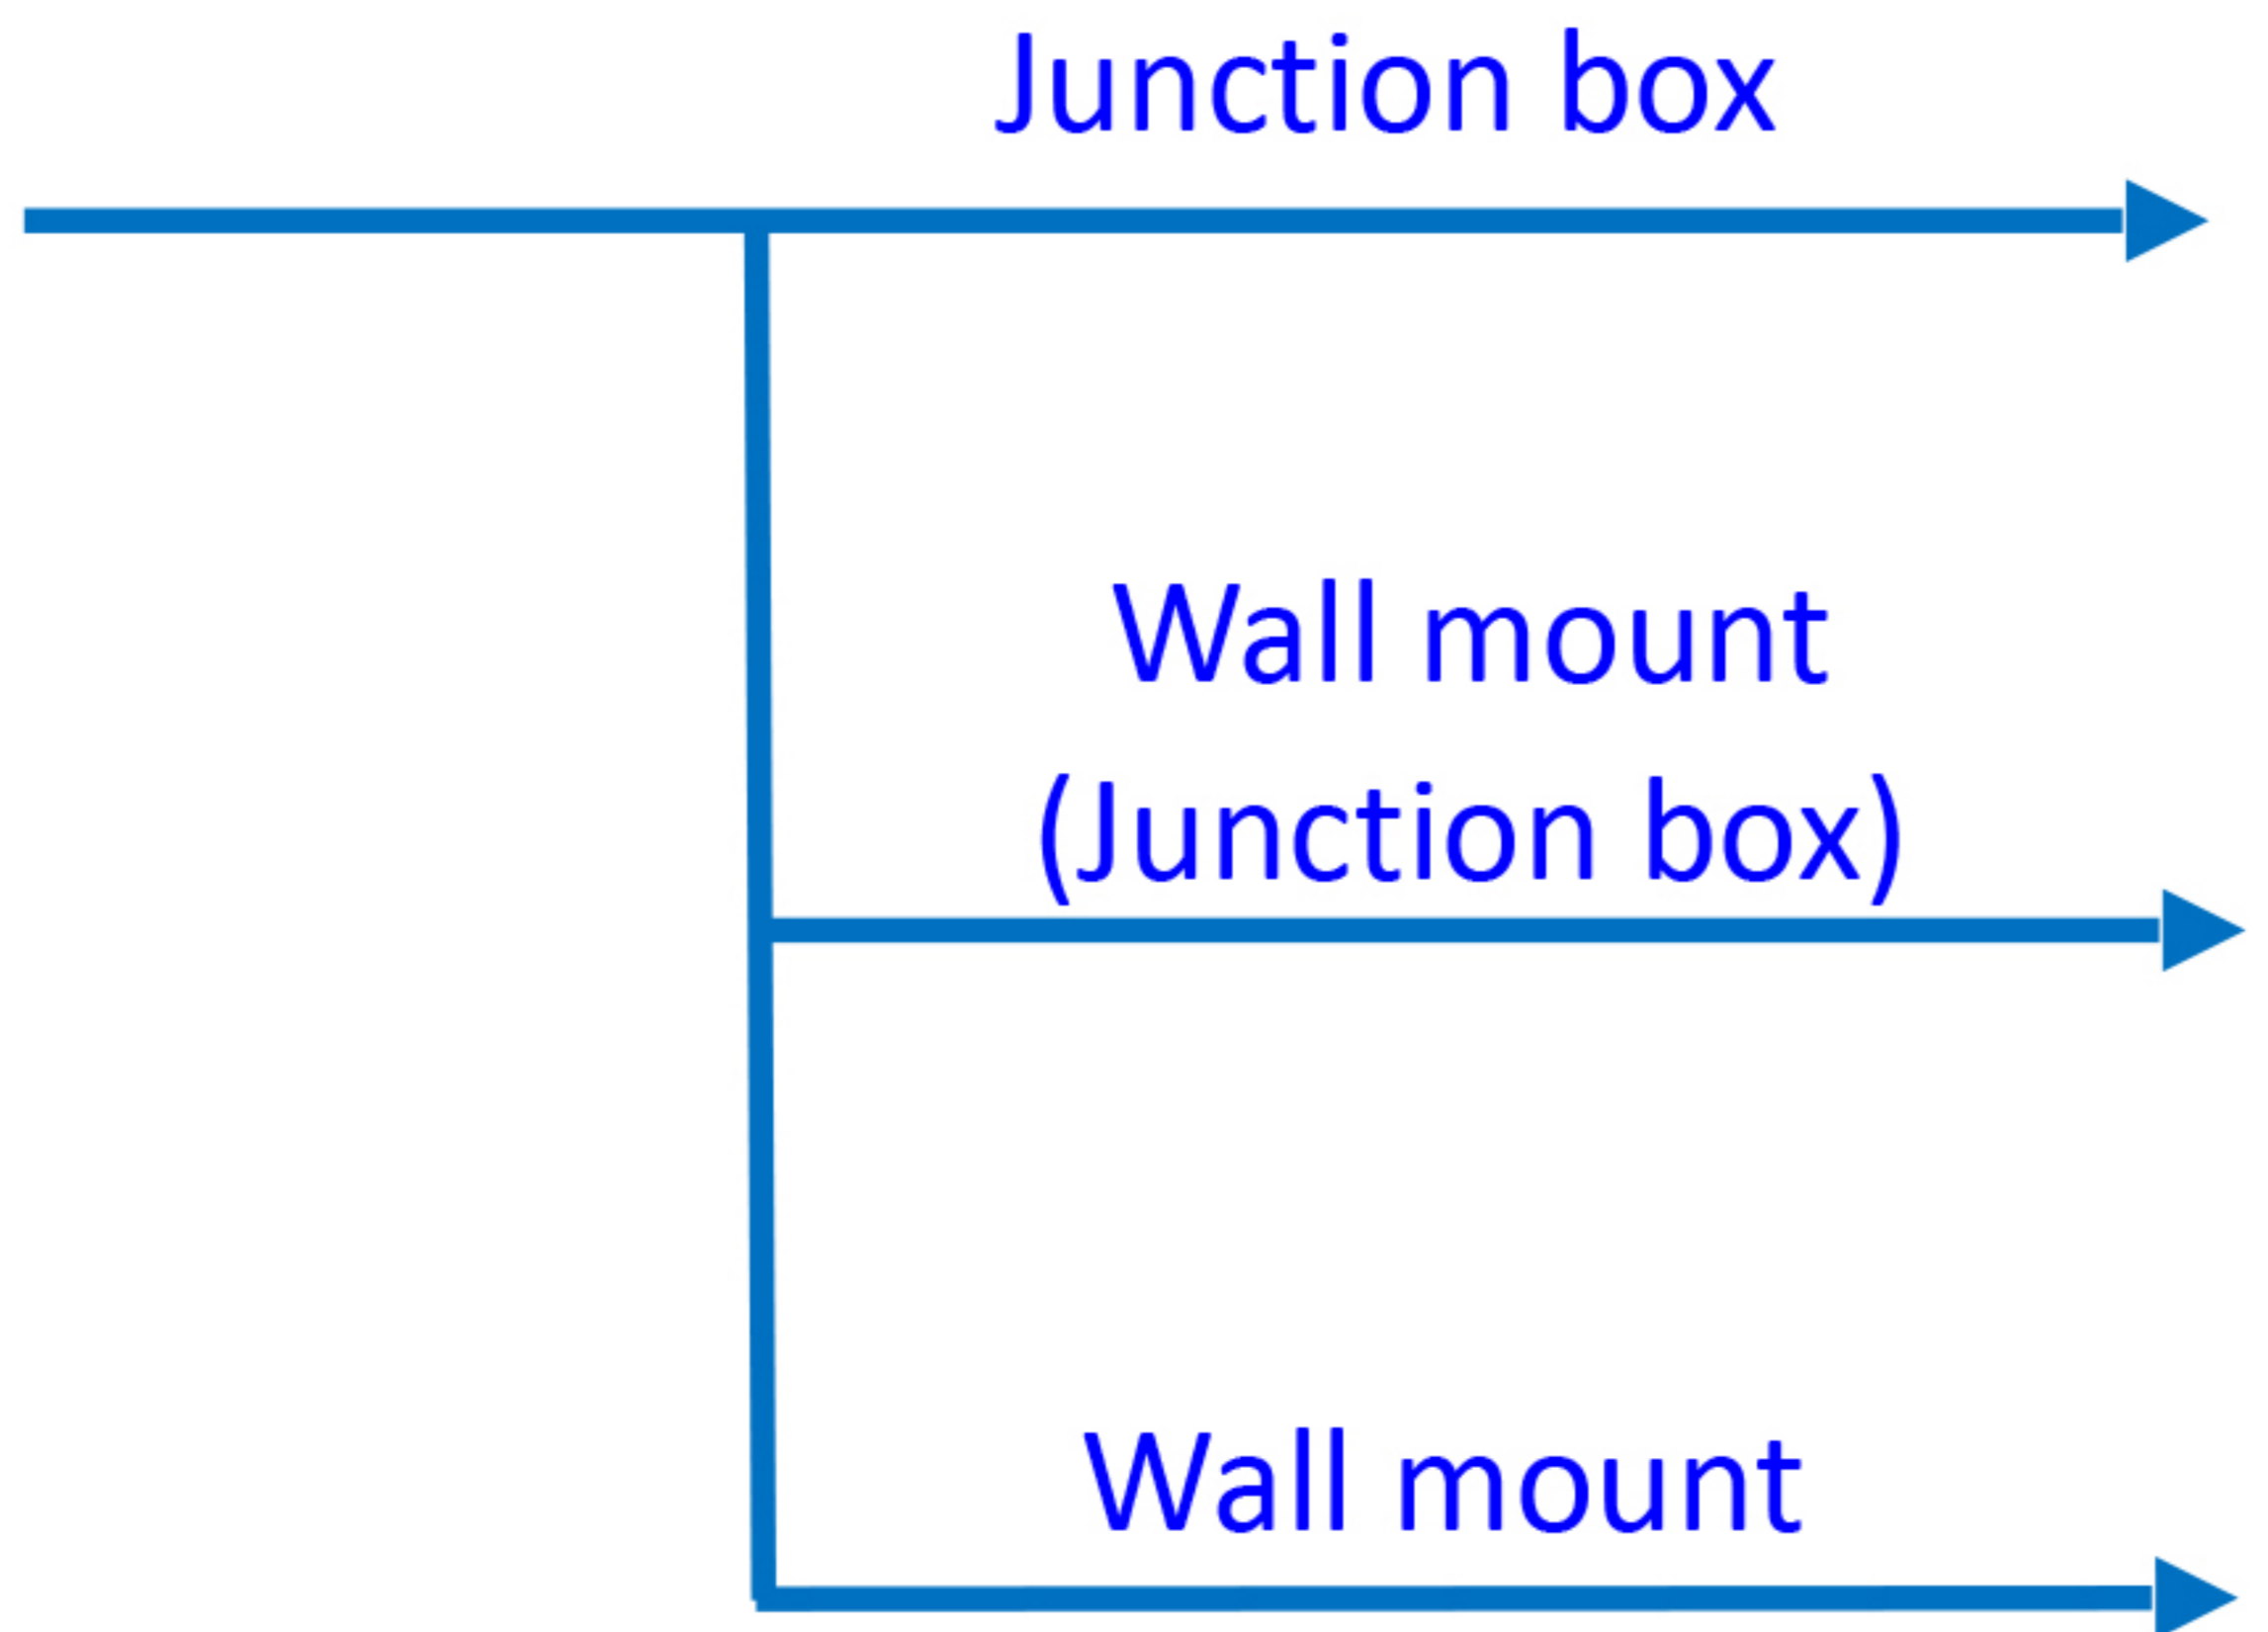

Dome camera mount

NPT 3/4" Plastic
Waterproof joint

TR-A01-IN

Pole mount

NPT 3/4" Plastic
Waterproof joint

TR-A01-IN

Pole mount

Dome camera mount

Dome camera Indoor pendent mount

*Release: 2019Q1

Junction box

IPC323X series	+	TR-JB04-C-IN
PRIME series IPC363X PRIME series IPC361X S/E	+	TR-JB03-H-IN
Mini PTZ PRIME series IPC353X		
IPC361X LB/LE IPC361X SR -F	+	TR-JB03-I-IN
IPC32X series IPC31X series IPC354 series IPC3616 series IPC361X SS/SB series	+	TR-JB03-G-IN
868 fisheye	+	TR-JB04-D-IN
814 fisheye 815 fisheye	+	TR-JB03-H-IN
 IPC373XSE series		

Indoor pendent mount

Electric-box Transfer plate

IPC32X SS\SB\LB\LE series

IPC32X S/E/L series

IPC31X

PRIME series
IPC354SR3

IPC361X SE series

IPC3616\361X SS
\361XSB series

PRIME series
IPC361XSR -F

EASY series
IPC361XL\LE

IPC231X SB

IPC2128 SB

EASY/PRIME series
IPC21XX

IPC232X LB

IPC21XX
(Round mount)

Electric-box Transfer plate