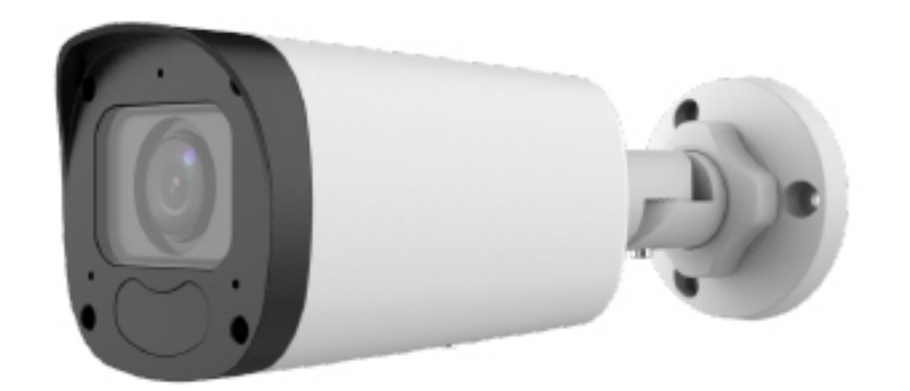

Dome camera mount

NPT 3/4" Plastic
Waterproof joint

TR-A01-IN

Pole mount

NPT 3/4" Plastic
Waterproof joint

TR-A01-IN

Pole mount

Dome camera mount

Dome camera Indoor pendent mount

*Release: 2019Q1

Junction box

IPC323X series	+	TR-JB04-C-IN
PRIME series IPC363X PRIME series IPC361X S/E	+	TR-JB03-H-IN
Mini PTZ PRIME series IPC353X		
IPC361X LB/LE IPC361X SR -F	+	TR-JB03-I-IN
IPC32X series IPC31X series IPC354 series IPC3616 series IPC361X SS/SB series	+	TR-JB03-G-IN
868 fisheye	+	TR-JB04-D-IN
814 fisheye 815 fisheye	+	TR-JB03-H-IN
 IPC373XSE series		

Indoor pendent mount

Electric-box Transfer plate

IPC32X SS\SB\LB\LE series

IPC32X S/E/L series

IPC31X

PRIME series
IPC354SR3

IPC361X SE series

IPC3616\361X SS
\361XSB series

PRIME series
IPC361XSR -F

EASY series
IPC361XL\LE

IPC231X SB

IPC2128 SB

EASY/PRIME series
IPC21XX

IPC232X LB

IPC21XX
(Round mount)

Electric-box Transfer plate