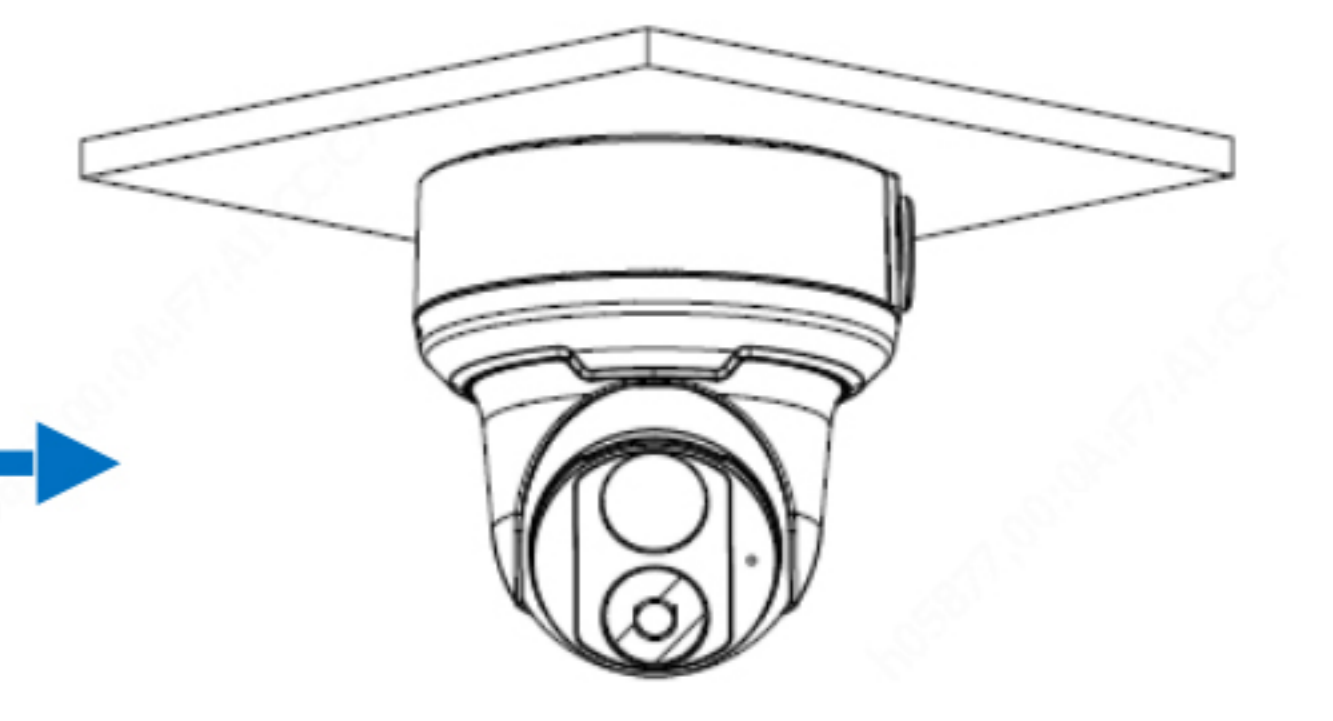

Dome camera mount

NPT 3/4" Plastic
Waterproof joint

TR-A01-IN

Pole mount

NPT 3/4" Plastic
Waterproof joint

TR-A01-IN

Pole mount

Dome camera mount

Dome camera Indoor pendent mount

*Release: 2019Q1

Junction box

IPC323X series	+	TR-JB04-C-IN
PRIME series IPC363X PRIME series IPC361X S/E	+	TR-JB03-H-IN
Mini PTZ PRIME series IPC353X		
IPC361X LB/LE IPC361X SR -F	+	TR-JB03-I-IN
IPC32X series IPC31X series IPC354 series IPC3616 series IPC361X SS/SB series	+	TR-JB03-G-IN
868 fisheye	+	TR-JB04-D-IN
814 fisheye 815 fisheye	+	TR-JB03-H-IN
 IPC373XSE series		

Indoor pendent mount

Electric-box Transfer plate

IPC32X SS\SB\LB\LE series

IPC32X S/E/L series

IPC31X

PRIME series
IPC354SR3

IPC361X SE series

IPC3616\361X SS
\361XSB series

PRIME series
IPC361XSR -F

EASY series
IPC361XL\LE

IPC231X SB

IPC2128 SB

EASY/PRIME series
IPC21XX

IPC232X LB

IPC21XX
(Round mount)

Electric-box Transfer plate