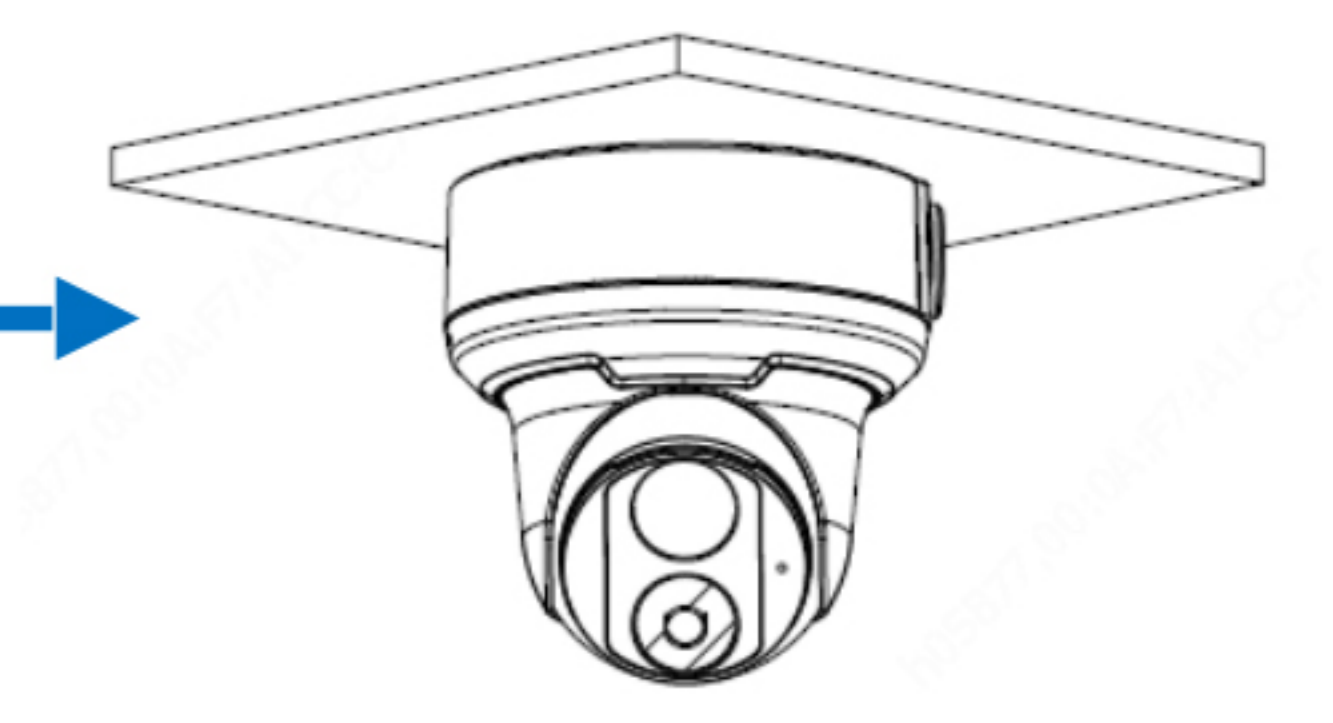

Dome camera mount

NPT 3/4" Plastic
Waterproof joint

TR-A01-IN

Pole mount

NPT 3/4" Plastic
Waterproof joint

TR-A01-IN

Pole mount

Dome camera mount

Dome camera Indoor pendent mount

*Release: 2019Q1

Junction box

IPC323X series	+	TR-JB04-C-IN
PRIME series IPC363X PRIME series IPC361X S/E	+	TR-JB03-H-IN
Mini PTZ PRIME series IPC353X		
IPC361X LB/LE IPC361X SR -F	+	TR-JB03-I-IN
IPC32X series IPC31X series IPC354 series IPC3616 series IPC361X SS/SB series	+	TR-JB03-G-IN
868 fisheye	+	TR-JB04-D-IN
814 fisheye 815 fisheye	+	TR-JB03-H-IN
 IPC373XSE series		

Indoor pendent mount

Electric-box Transfer plate

IPC32X SS\SB\LB\LE series

IPC32X S/E/L series

IPC31X

PRIME series
IPC354SR3

IPC361X SE series

IPC3616\361X SS
\361XSB series

PRIME series
IPC361XSR -F

EASY series
IPC361XL\LE

IPC231X SB

IPC2128 SB

EASY/PRIME series
IPC21XX

IPC232X LB

IPC21XX
(Round mount)

Electric-box Transfer plate