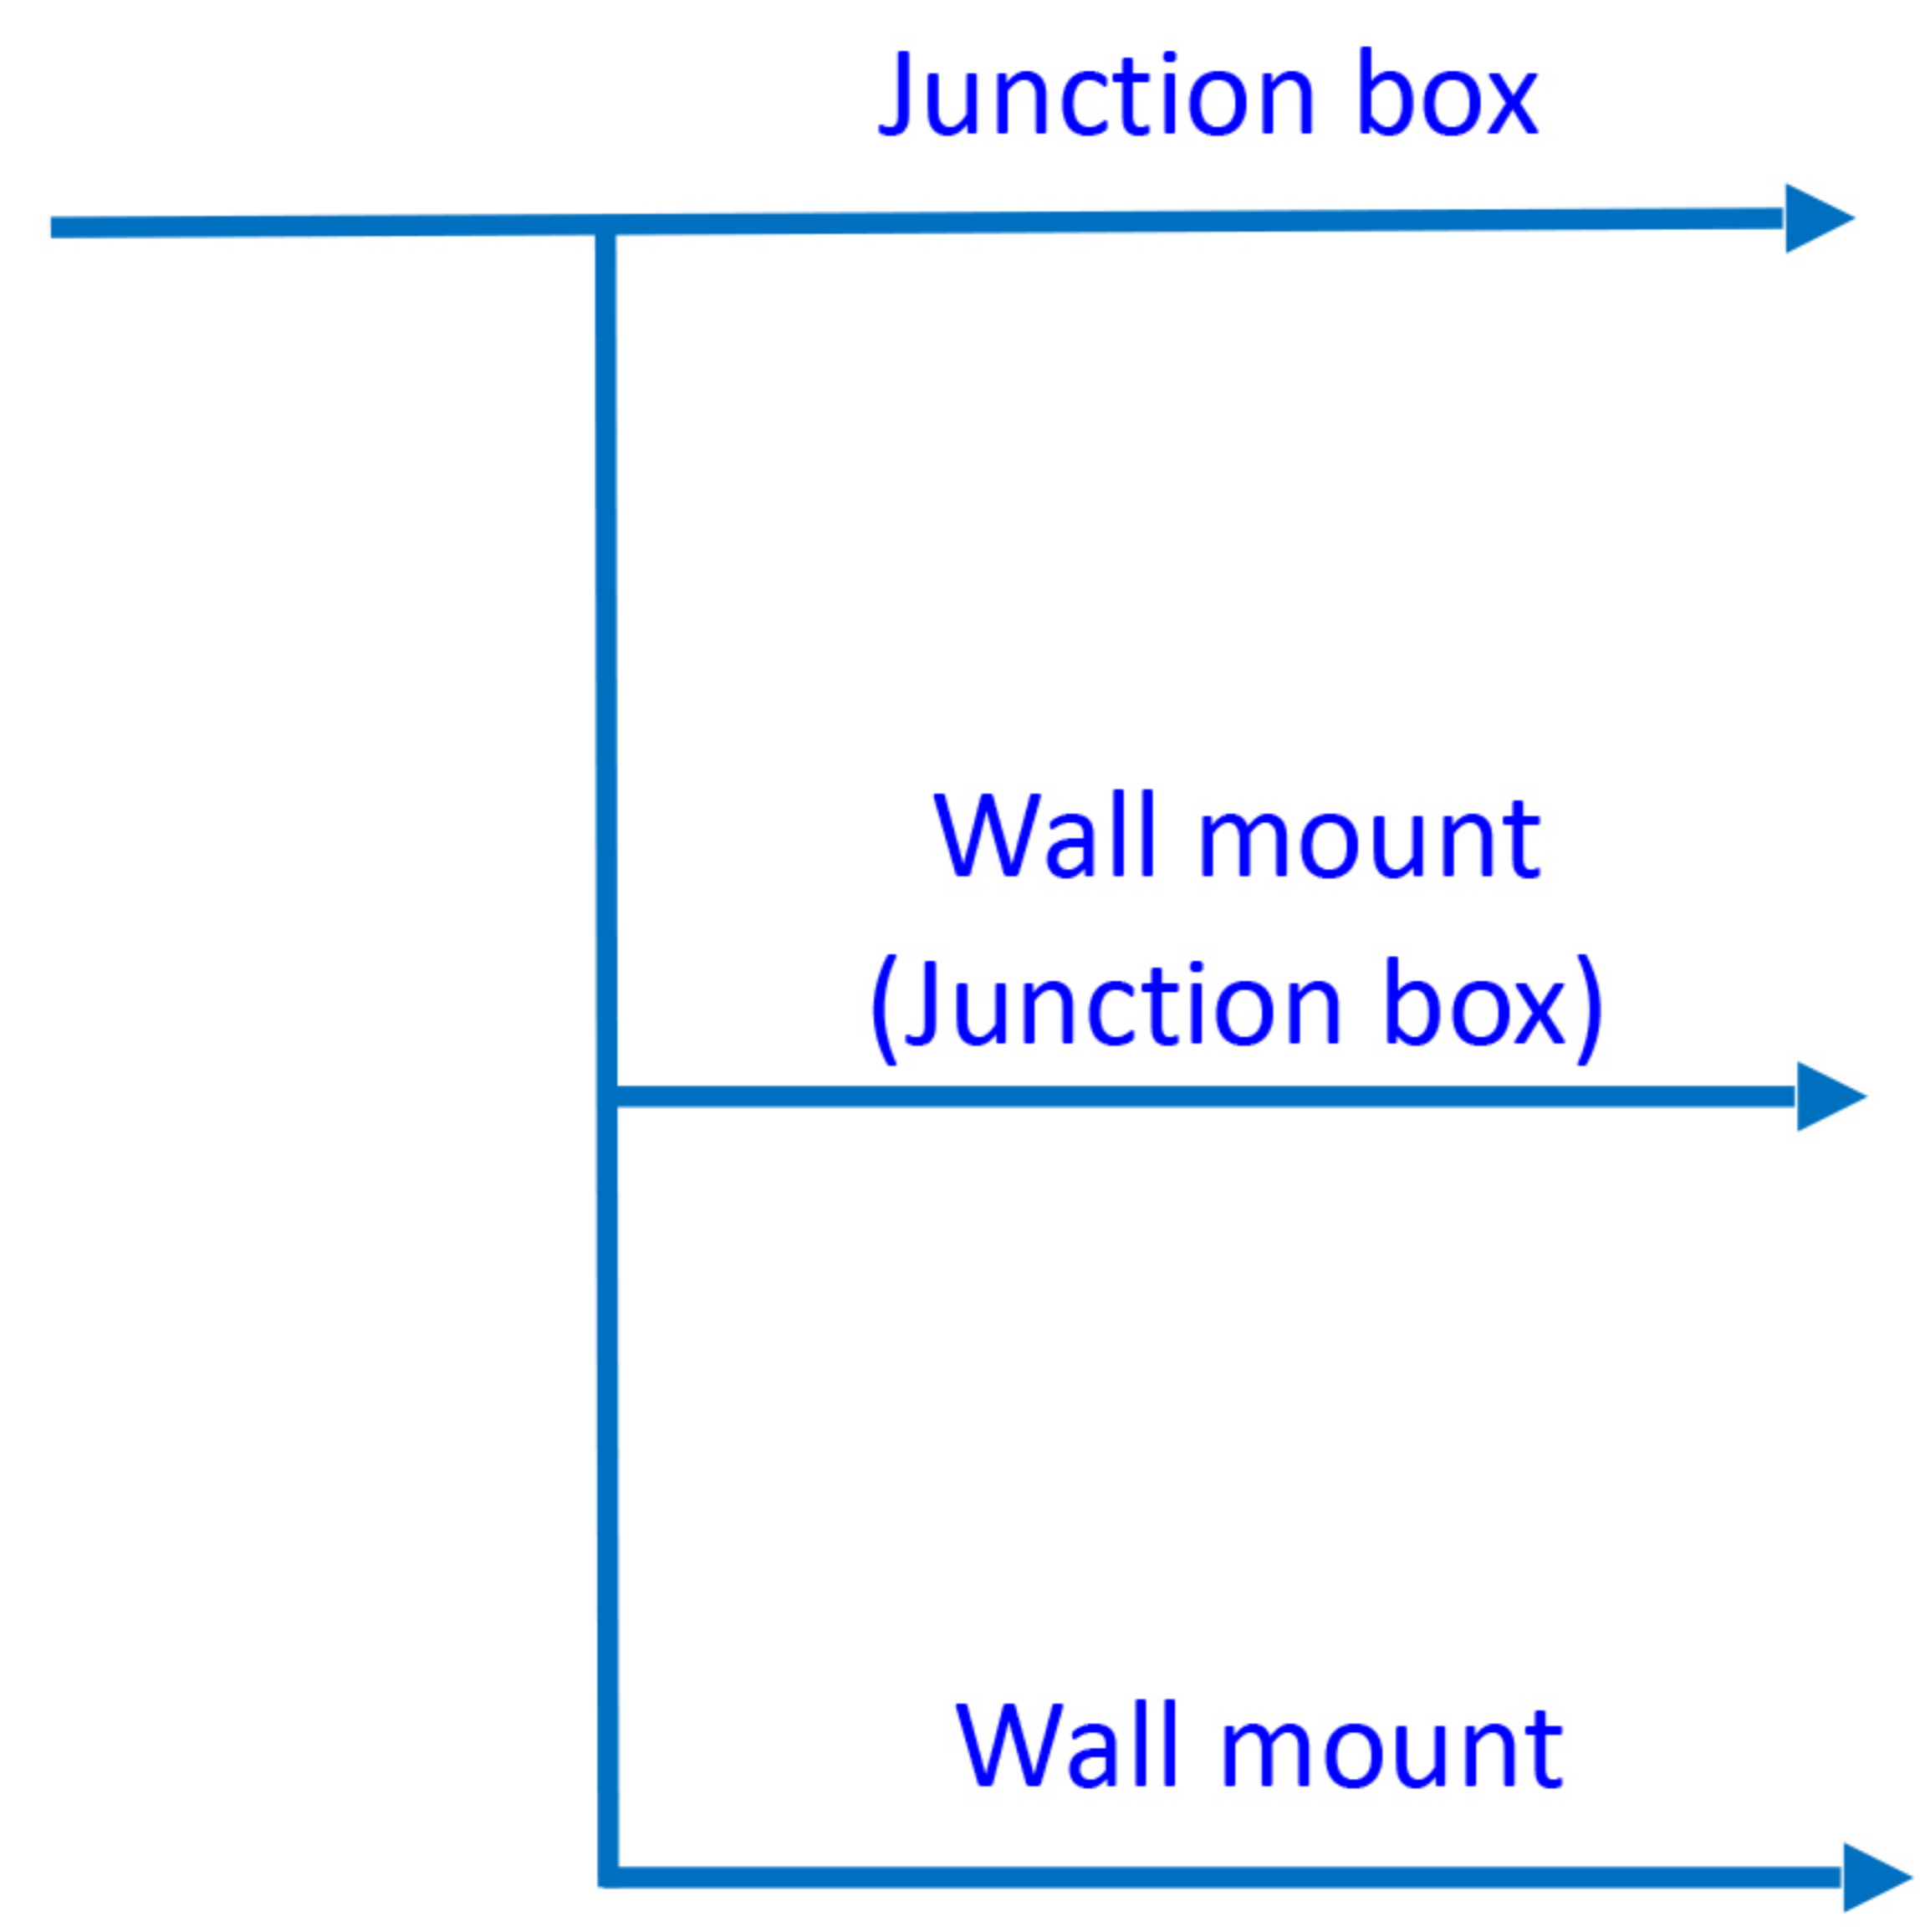

Dome camera mount

NPT 3/4" Plastic
Waterproof joint

TR-A01-IN

Pole mount

NPT 3/4" Plastic
Waterproof joint

TR-A01-IN

Pole mount

Dome camera mount

Dome camera Indoor pendent mount

*Release: 2019Q1

Junction box

IPC323X series	+	TR-JB04-C-IN
PRIME series IPC363X PRIME series IPC361X S/E	+	TR-JB03-H-IN
Mini PTZ PRIME series IPC353X		
IPC361X LB/LE IPC361X SR -F	+	TR-JB03-I-IN
IPC32X series IPC31X series IPC354 series IPC3616 series IPC361X SS/SB series	+	TR-JB03-G-IN
868 fisheye	+	TR-JB04-D-IN
814 fisheye 815 fisheye	+	TR-JB03-H-IN
 IPC373XSE series		

Indoor pendent mount

Electric-box Transfer plate

IPC32X SS\SB\LB\LE series

IPC32X S/E/L series

IPC31X

PRIME series
IPC354SR3

IPC361X SE series

IPC3616\361X SS
\361XSB series

PRIME series
IPC361XSR -F

EASY series
IPC361XL\LE

IPC231X SB

IPC2128 SB

EASY/PRIME series
IPC21XX

IPC232X LB

IPC21XX
(Round mount)

Electric-box Transfer plate