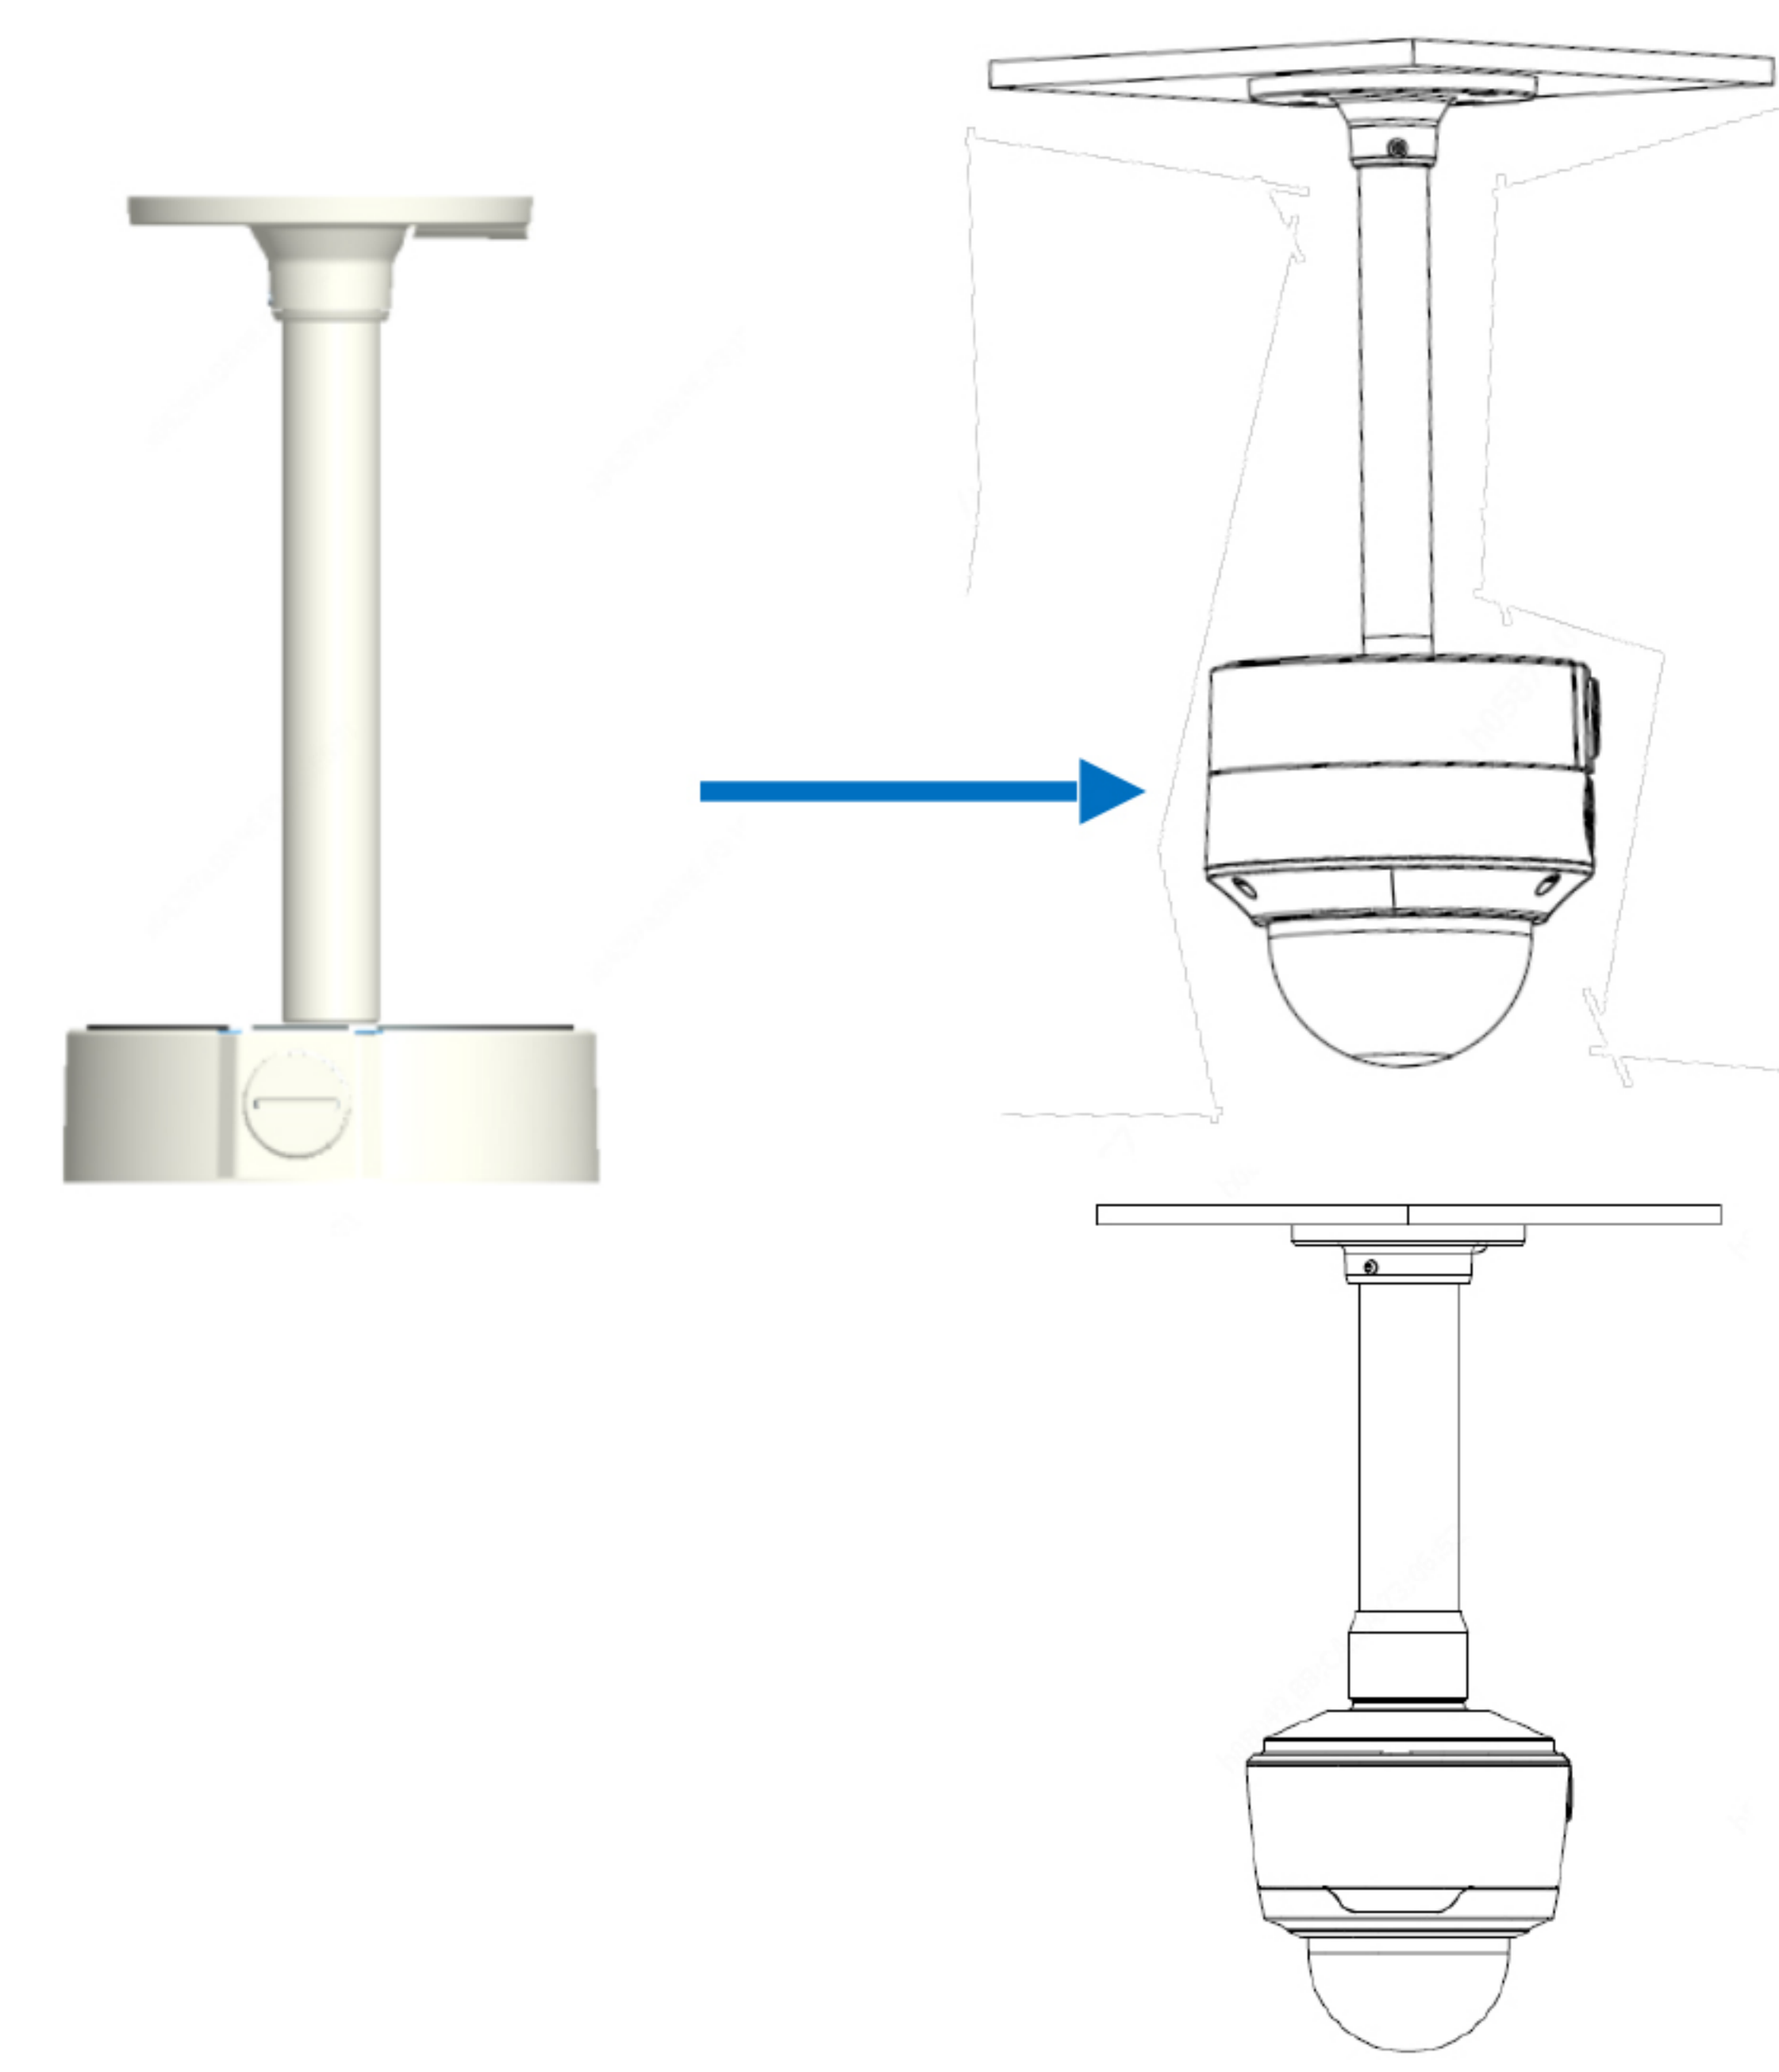

Dome camera mount

NPT 3/4" Plastic
Waterproof joint

TR-A01-IN

Pole mount

NPT 3/4" Plastic
Waterproof joint

TR-A01-IN

Pole mount

Dome camera mount

Dome camera Indoor pendent mount

*Release: 2019Q1

Junction box

IPC323X series	+	TR-JB04-C-IN
PRIME series IPC363X PRIME series IPC361X S/E	+	TR-JB03-H-IN
Mini PTZ PRIME series IPC353X		
IPC361X LB/LE IPC361X SR -F	+	TR-JB03-I-IN
IPC32X series IPC31X series IPC354 series IPC3616 series IPC361X SS/SB series	+	TR-JB03-G-IN
868 fisheye	+	TR-JB04-D-IN
814 fisheye 815 fisheye	+	TR-JB03-H-IN
 IPC373XSE series		

Indoor pendent mount

Electric-box Transfer plate

IPC32X SS\SB\LB\LE series

IPC32X S/E/L series

IPC31X

PRIME series
IPC354SR3

IPC361X SE series

IPC3616\361X SS
\361XSB series

PRIME series
IPC361XSR -F

EASY series
IPC361XL\LE

IPC231X SB

IPC2128 SB

EASY/PRIME series
IPC21XX

IPC232X LB

IPC21XX
(Round mount)

Electric-box Transfer plate