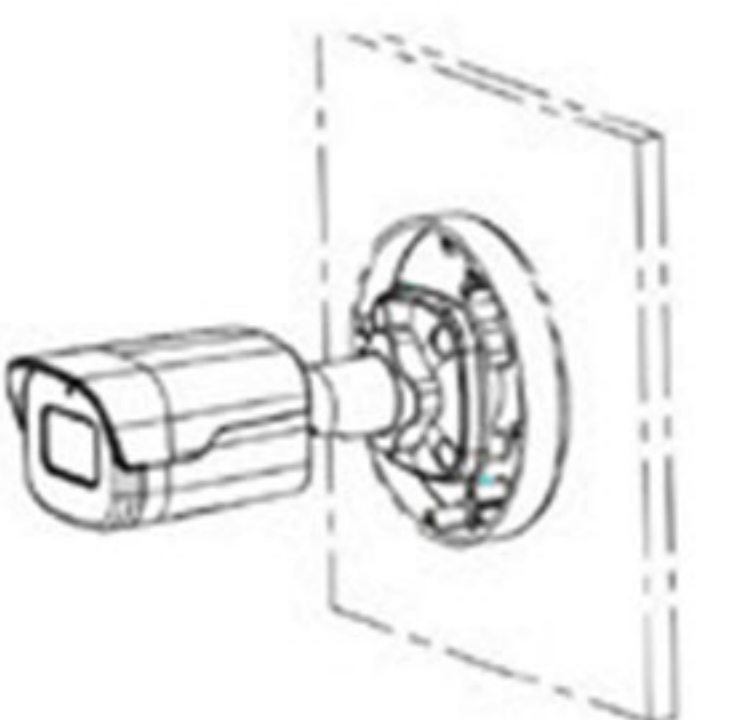

Dome camera mount

Electric-box Transfer plate

IPC32X SS\SB\LB\LE series

IPC32X S/E/L series

IPC31X

PRIME series
IPC354SR3

IPC361X SE series

IPC3616\361X SS
\361XSB series

PRIME series
IPC361XSR -F

EASY series
IPC361XL\LE

IPC231X SB

IPC2128 SB

EASY/PRIME series
IPC21XX

IPC232X LB

IPC21XX
(Round mount)

TR-SM03-IN
(美国NEMA-WD6标准)

Dome camera Indoor pendent mount

*Release: 2019Q1

Junction box

IPC323X series	+	TR-JB04-C-IN
PRIME series		
IPC363X		
PRIME series		
IPC361X S/E	+	TR-JB03-H-IN
Mini PTZ		
PRIME series		
IPC353X		
IPC361X LB/LE	+	TR-JB03-I-IN
IPC361X SR -F		
IPC32X series		
IPC31X series	+	TR-JB03-G-IN
IPC354 series		
IPC3616 series		
IPC361X SS/SB series		
868 fisheye	+	TR-JB04-D-IN
814 fisheye		
815 fisheye	+	TR-JB03-H-IN
IPC373XSE series		