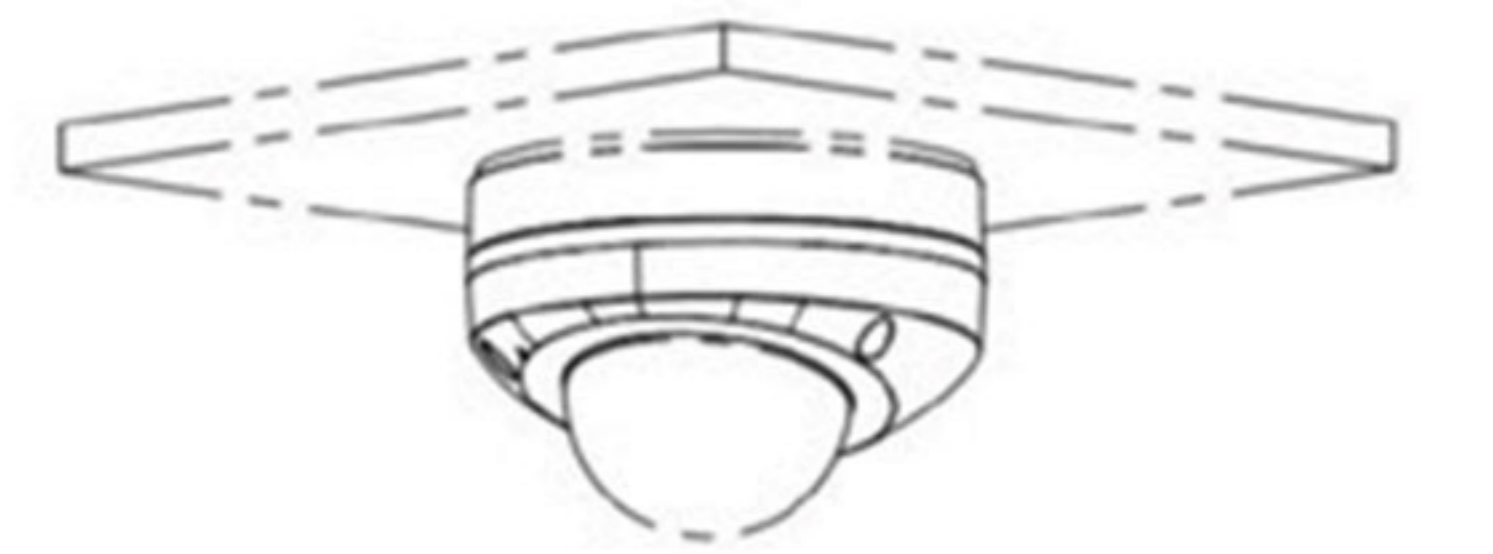

Dome camera mount

Electric-box Transfer plate

IPC32X SS\SB\LB\LE series

IPC32X S/E/L series

IPC31X

PRIME series
IPC354SR3

IPC361X SE series

IPC3616\361X SS
\361XSB series

PRIME series
IPC361XSR -F

EASY series
IPC361XL\LE

IPC231X SB

IPC2128 SB

EASY/PRIME series
IPC21XX

IPC232X LB

IPC21XX
(Round mount)

TR-SM03-IN
(美国NEMA-WD6标准)

Dome camera Indoor pendent mount

*Release: 2019Q1

Junction box

IPC323X series	+	TR-JB04-C-IN
PRIME series		
IPC363X		
PRIME series		
IPC361X S/E	+	TR-JB03-H-IN
Mini PTZ		
PRIME series		
IPC353X		
IPC361X LB/LE	+	TR-JB03-I-IN
IPC361X SR -F		
IPC32X series		
IPC31X series	+	TR-JB03-G-IN
IPC354 series		
IPC3616 series		
IPC361X SS/SB series		
868 fisheye	+	TR-JB04-D-IN
814 fisheye		
815 fisheye	+	TR-JB03-H-IN
IPC373XSE series		