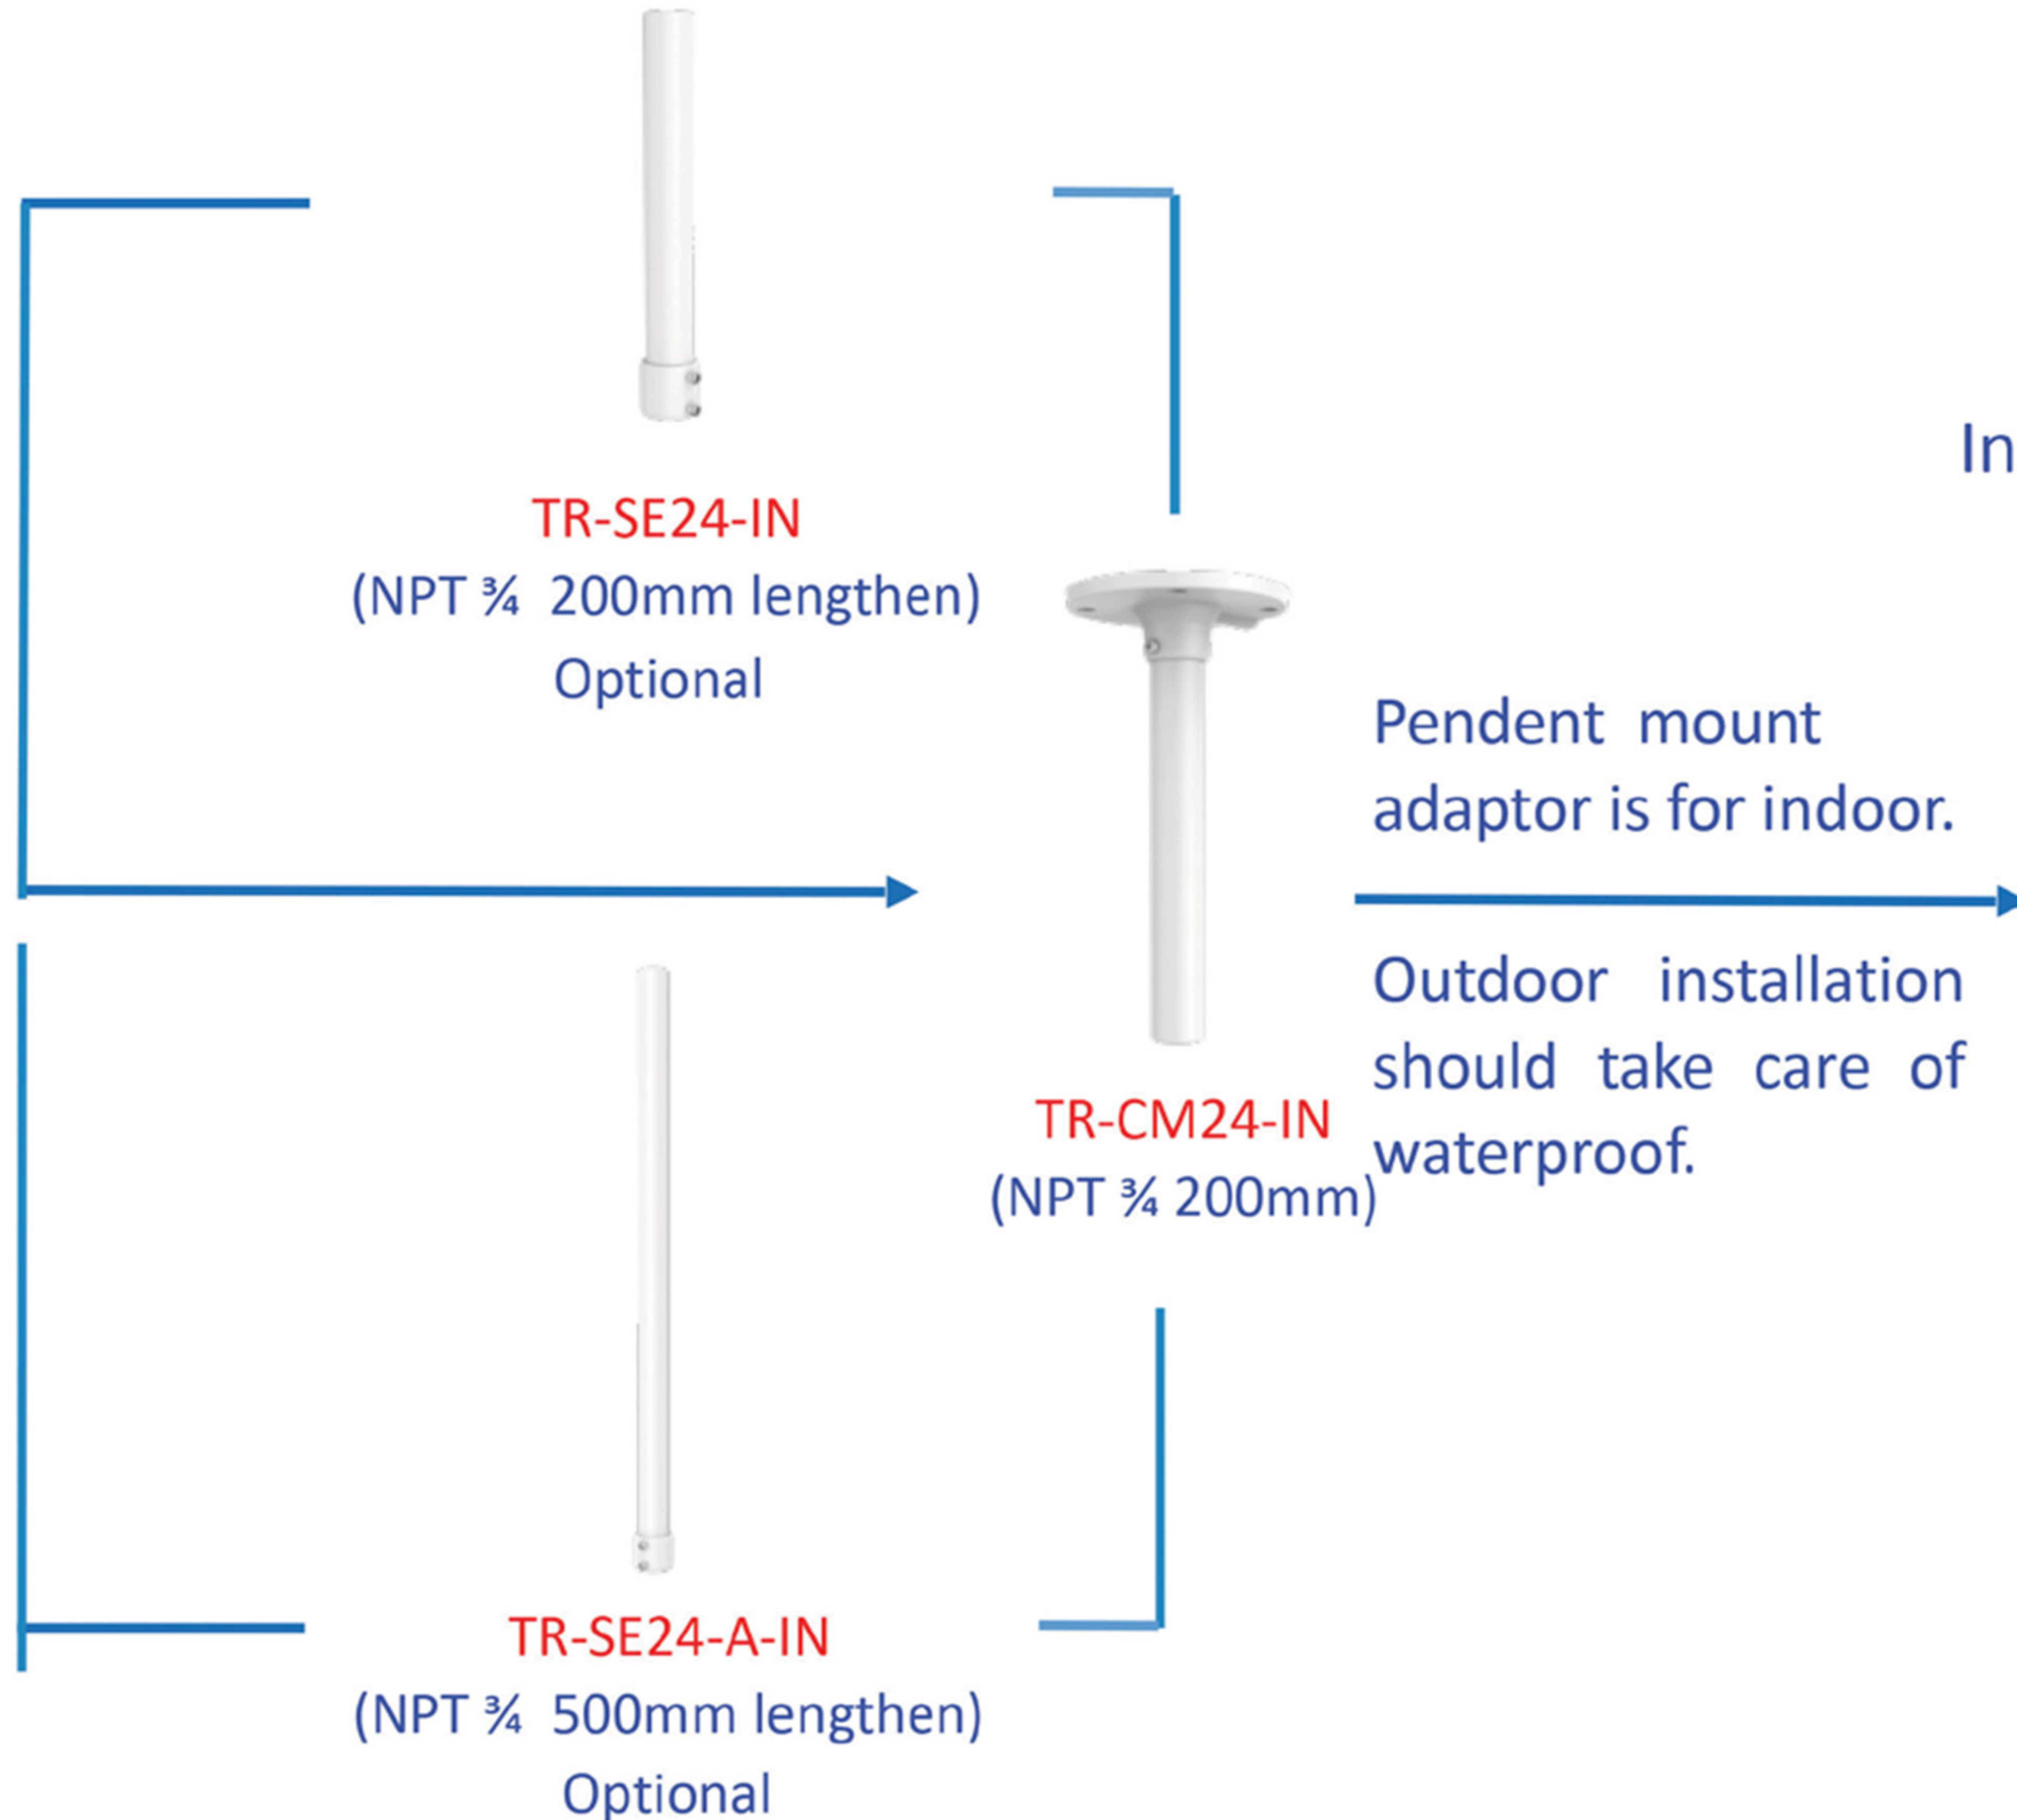

Dome camera mount

Electric-box Transfer plate

IPC32X SS\SB\LB\LE series

IPC32X S/E/L series

IPC31X

PRIME series
IPC354SR3

IPC361X SE series

IPC3616\361X SS
\361XSB series

PRIME series
IPC361XSR -F

EASY series
IPC361XL\LE

IPC231X SB

IPC2128 SB

EASY/PRIME series
IPC21XX

IPC232X LB

IPC21XX
(Round mount)

TR-SM03-IN
(美国NEMA-WD6标准)

Dome camera Indoor pendent mount

*Release: 2019Q1

Junction box

IPC323X series	+	TR-JB04-C-IN
PRIME series		
IPC363X		
PRIME series		
IPC361X S/E	+	TR-JB03-H-IN
Mini PTZ		
PRIME series		
IPC353X		
IPC361X LB/LE	+	TR-JB03-I-IN
IPC361X SR -F		
IPC32X series		
IPC31X series	+	TR-JB03-G-IN
IPC354 series		
IPC3616 series		
IPC361X SS/SB series		
868 fisheye	+	TR-JB04-D-IN
814 fisheye		
815 fisheye	+	TR-JB03-H-IN
IPC373XSE series		

Indoor pendent mount