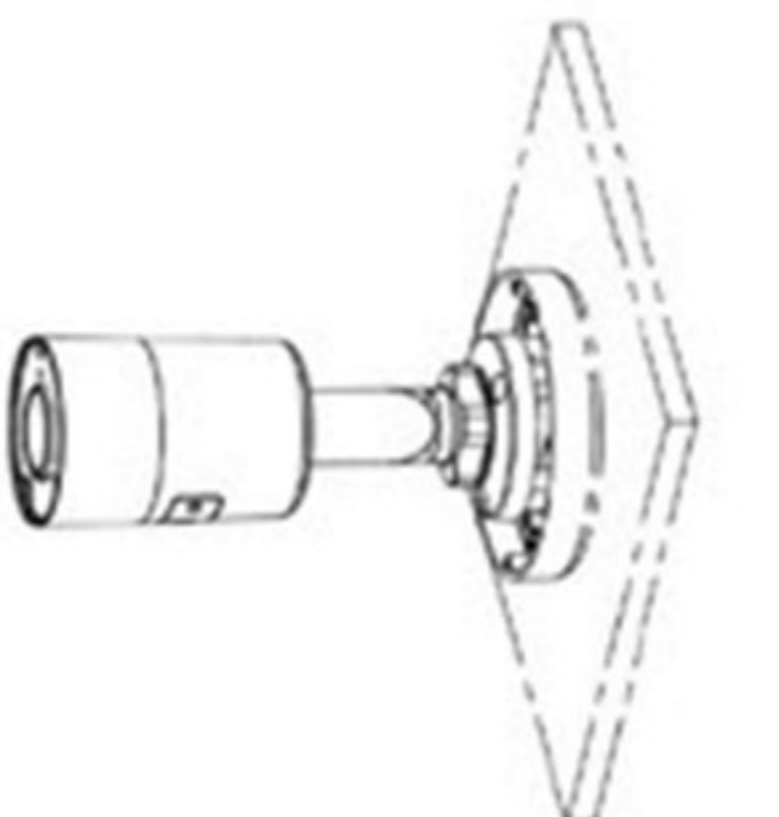

Dome camera mount

Electric-box Transfer plate

IPC32X SS\SB\LB\LE series

IPC32X S/E/L series

IPC31X

PRIME series
IPC354SR3

IPC361X SE series

IPC3616\361X SS
\361XSB series

PRIME series
IPC361XSR -F

EASY series
IPC361XL\LE

IPC231X SB

IPC2128 SB

EASY/PRIME series
IPC21XX

IPC232X LB

IPC21XX
(Round mount)

TR-SM03-IN
(美国NEMA-WD6标准)

Dome camera Indoor pendent mount

*Release: 2019Q1

Junction box

IPC323X series	+	TR-JB04-C-IN
PRIME series		
IPC363X		
PRIME series		
IPC361X S/E	+	TR-JB03-H-IN
Mini PTZ		
PRIME series		
IPC353X		
IPC361X LB/LE	+	TR-JB03-I-IN
IPC361X SR -F		
IPC32X series		
IPC31X series	+	TR-JB03-G-IN
IPC354 series		
IPC3616 series		
IPC361X SS/SB series		
868 fisheye	+	TR-JB04-D-IN
814 fisheye		
815 fisheye	+	TR-JB03-H-IN
IPC373XSE series		