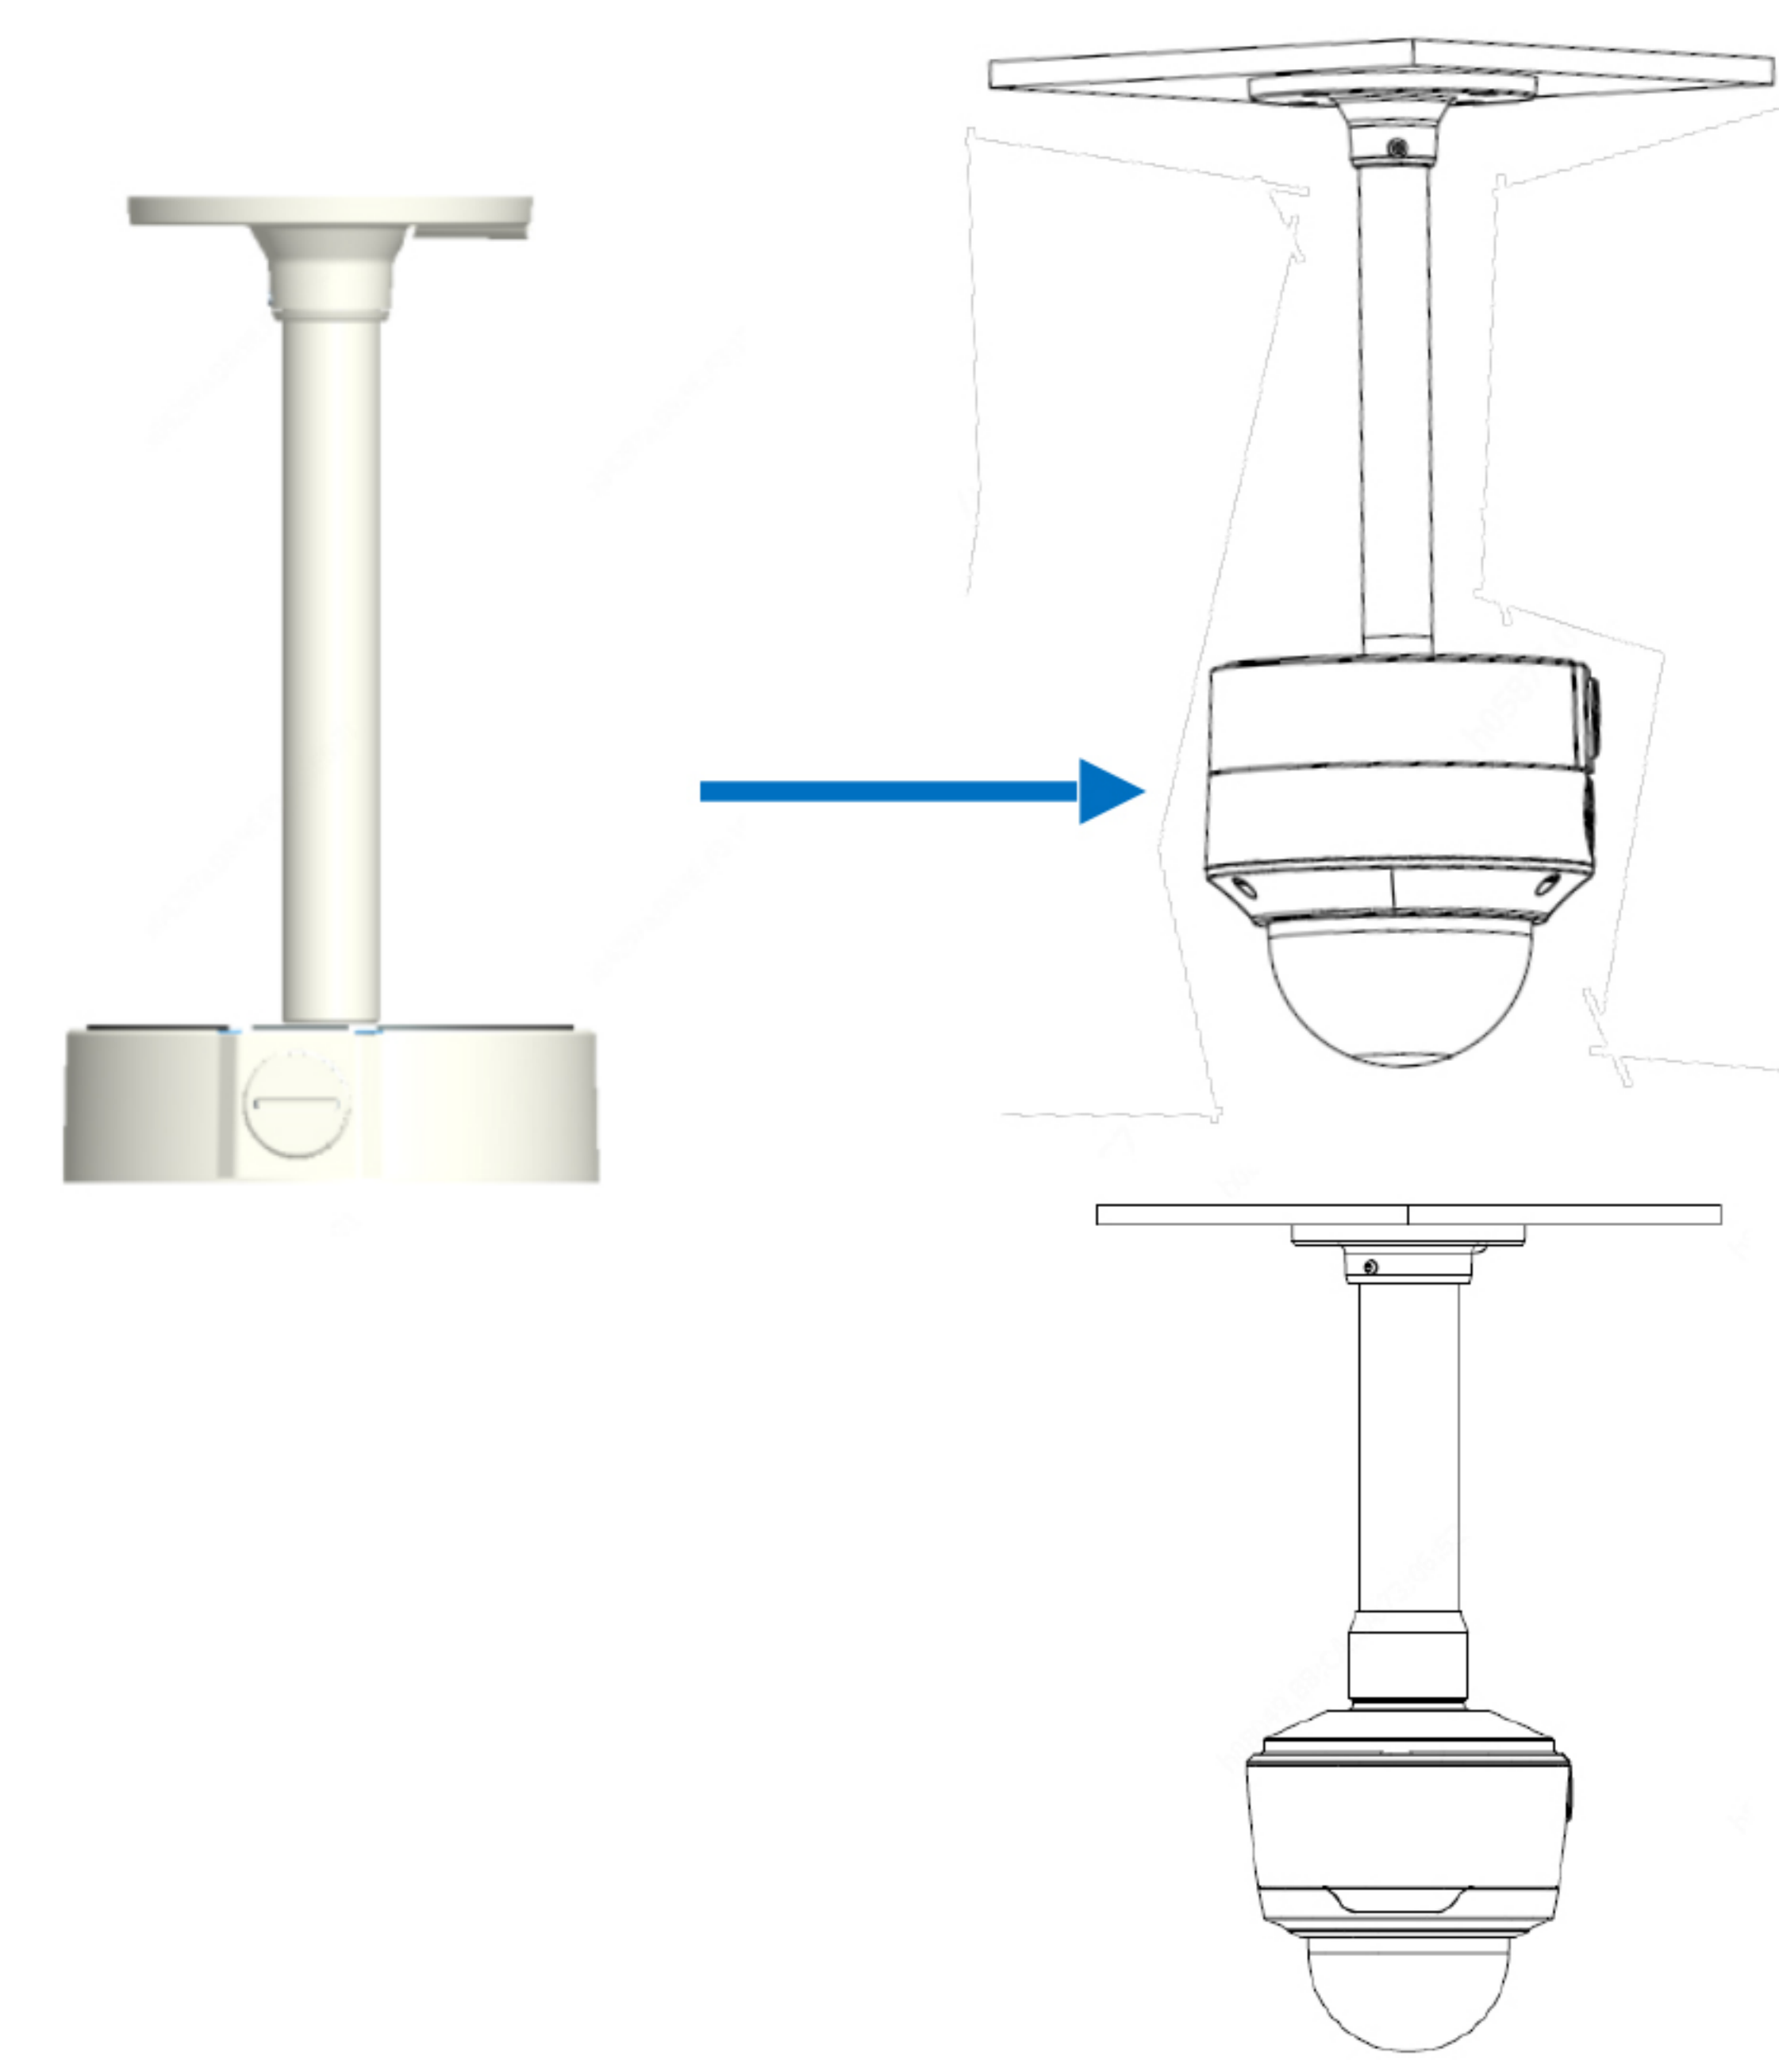

# Dome camera mount

# Dome camera Indoor pendent mount

\*Release: 2019Q1

Junction box

IPC323X series	+	TR-JB04-C-IN
PRIME series IPC363X PRIME series IPC361X S/E	+	TR-JB03-H-IN
Mini PTZ PRIME series IPC353X		
IPC361X LB/LE IPC361X SR -F	+	TR-JB03-I-IN
IPC32X series IPC31X series IPC354 series IPC3616 series IPC361X SS/SB series	+	TR-JB03-G-IN
868 fisheye	+	TR-JB04-D-IN
814 fisheye 815 fisheye	+	TR-JB03-H-IN
 IPC373XSE series		

Indoor pendent mount