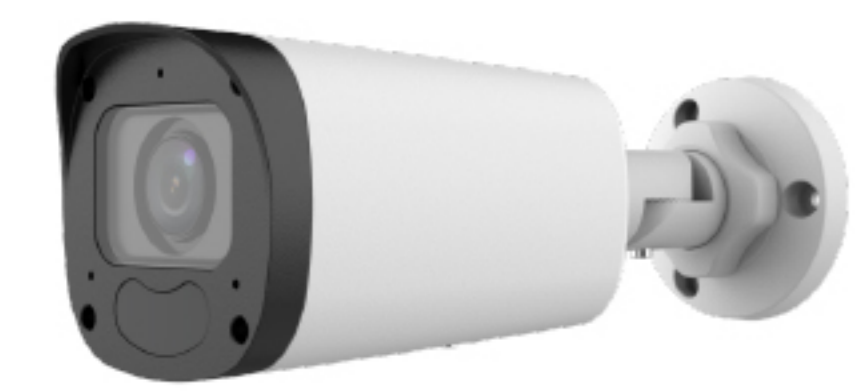

# Dome camera mount

# Dome camera Indoor pendent mount

\*Release: 2019Q1

Junction box

IPC323X series	+	TR-JB04-C-IN
PRIME series IPC363X PRIME series IPC361X S/E	+	TR-JB03-H-IN
Mini PTZ PRIME series IPC353X		
IPC361X LB/LE IPC361X SR -F	+	TR-JB03-I-IN
IPC32X series IPC31X series IPC354 series IPC3616 series IPC361X SS/SB series	+	TR-JB03-G-IN
868 fisheye	+	TR-JB04-D-IN
814 fisheye 815 fisheye	+	TR-JB03-H-IN
 IPC373XSE series		

EASY series  
IPC361XL\LE

IPC231X SB

IPC2128 SB

EASY/PRIME series  
IPC21XX

IPC232X LB

IPC21XX  
(Round mount)

Electric-box Transfer plate

TR-SM03-IN  
(美国NEMA-WD6标准)