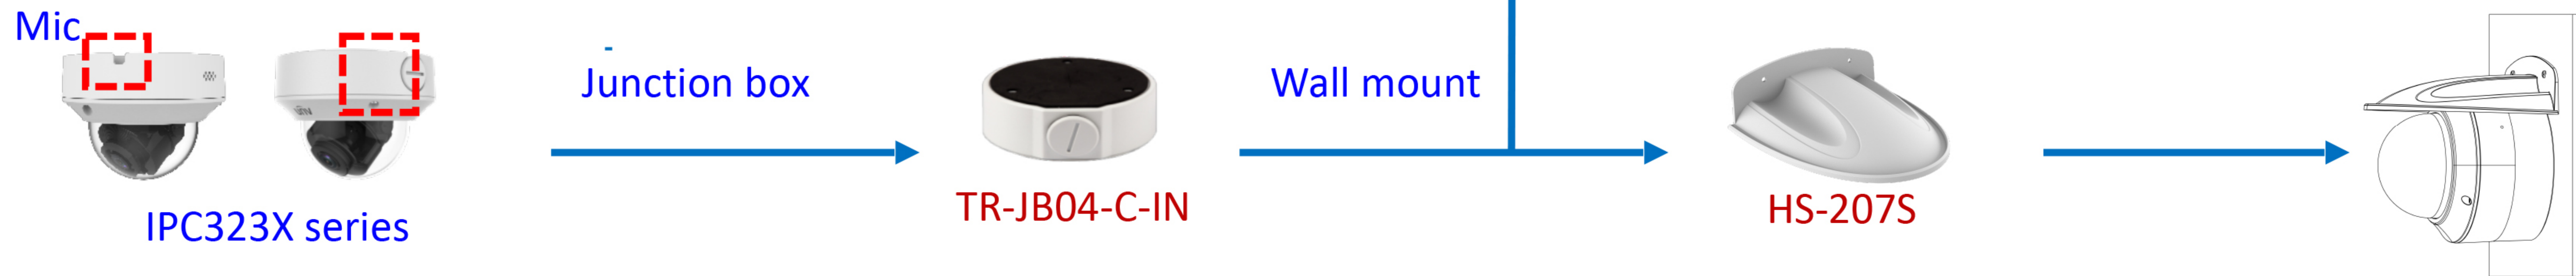

# Dome camera mount

# Dome camera Indoor pendent mount

\*Release: 2019Q1

Junction box

IPC323X series	+	TR-JB04-C-IN
PRIME series IPC363X PRIME series IPC361X S/E	+	TR-JB03-H-IN
Mini PTZ PRIME series IPC353X		
IPC361X LB/LE IPC361X SR -F	+	TR-JB03-I-IN
IPC32X series IPC31X series IPC354 series IPC3616 series IPC361X SS/SB series	+	TR-JB03-G-IN
868 fisheye	+	TR-JB04-D-IN
814 fisheye 815 fisheye	+	TR-JB03-H-IN
 IPC373XSE series		

EASY series  
IPC361XL\LE

IPC231X SB

IPC2128 SB

EASY/PRIME series  
IPC21XX

IPC232X LB

IPC21XX  
(Round mount)

Electric-box Transfer plate

TR-SM03-IN  
(美国NEMA-WD6标准)