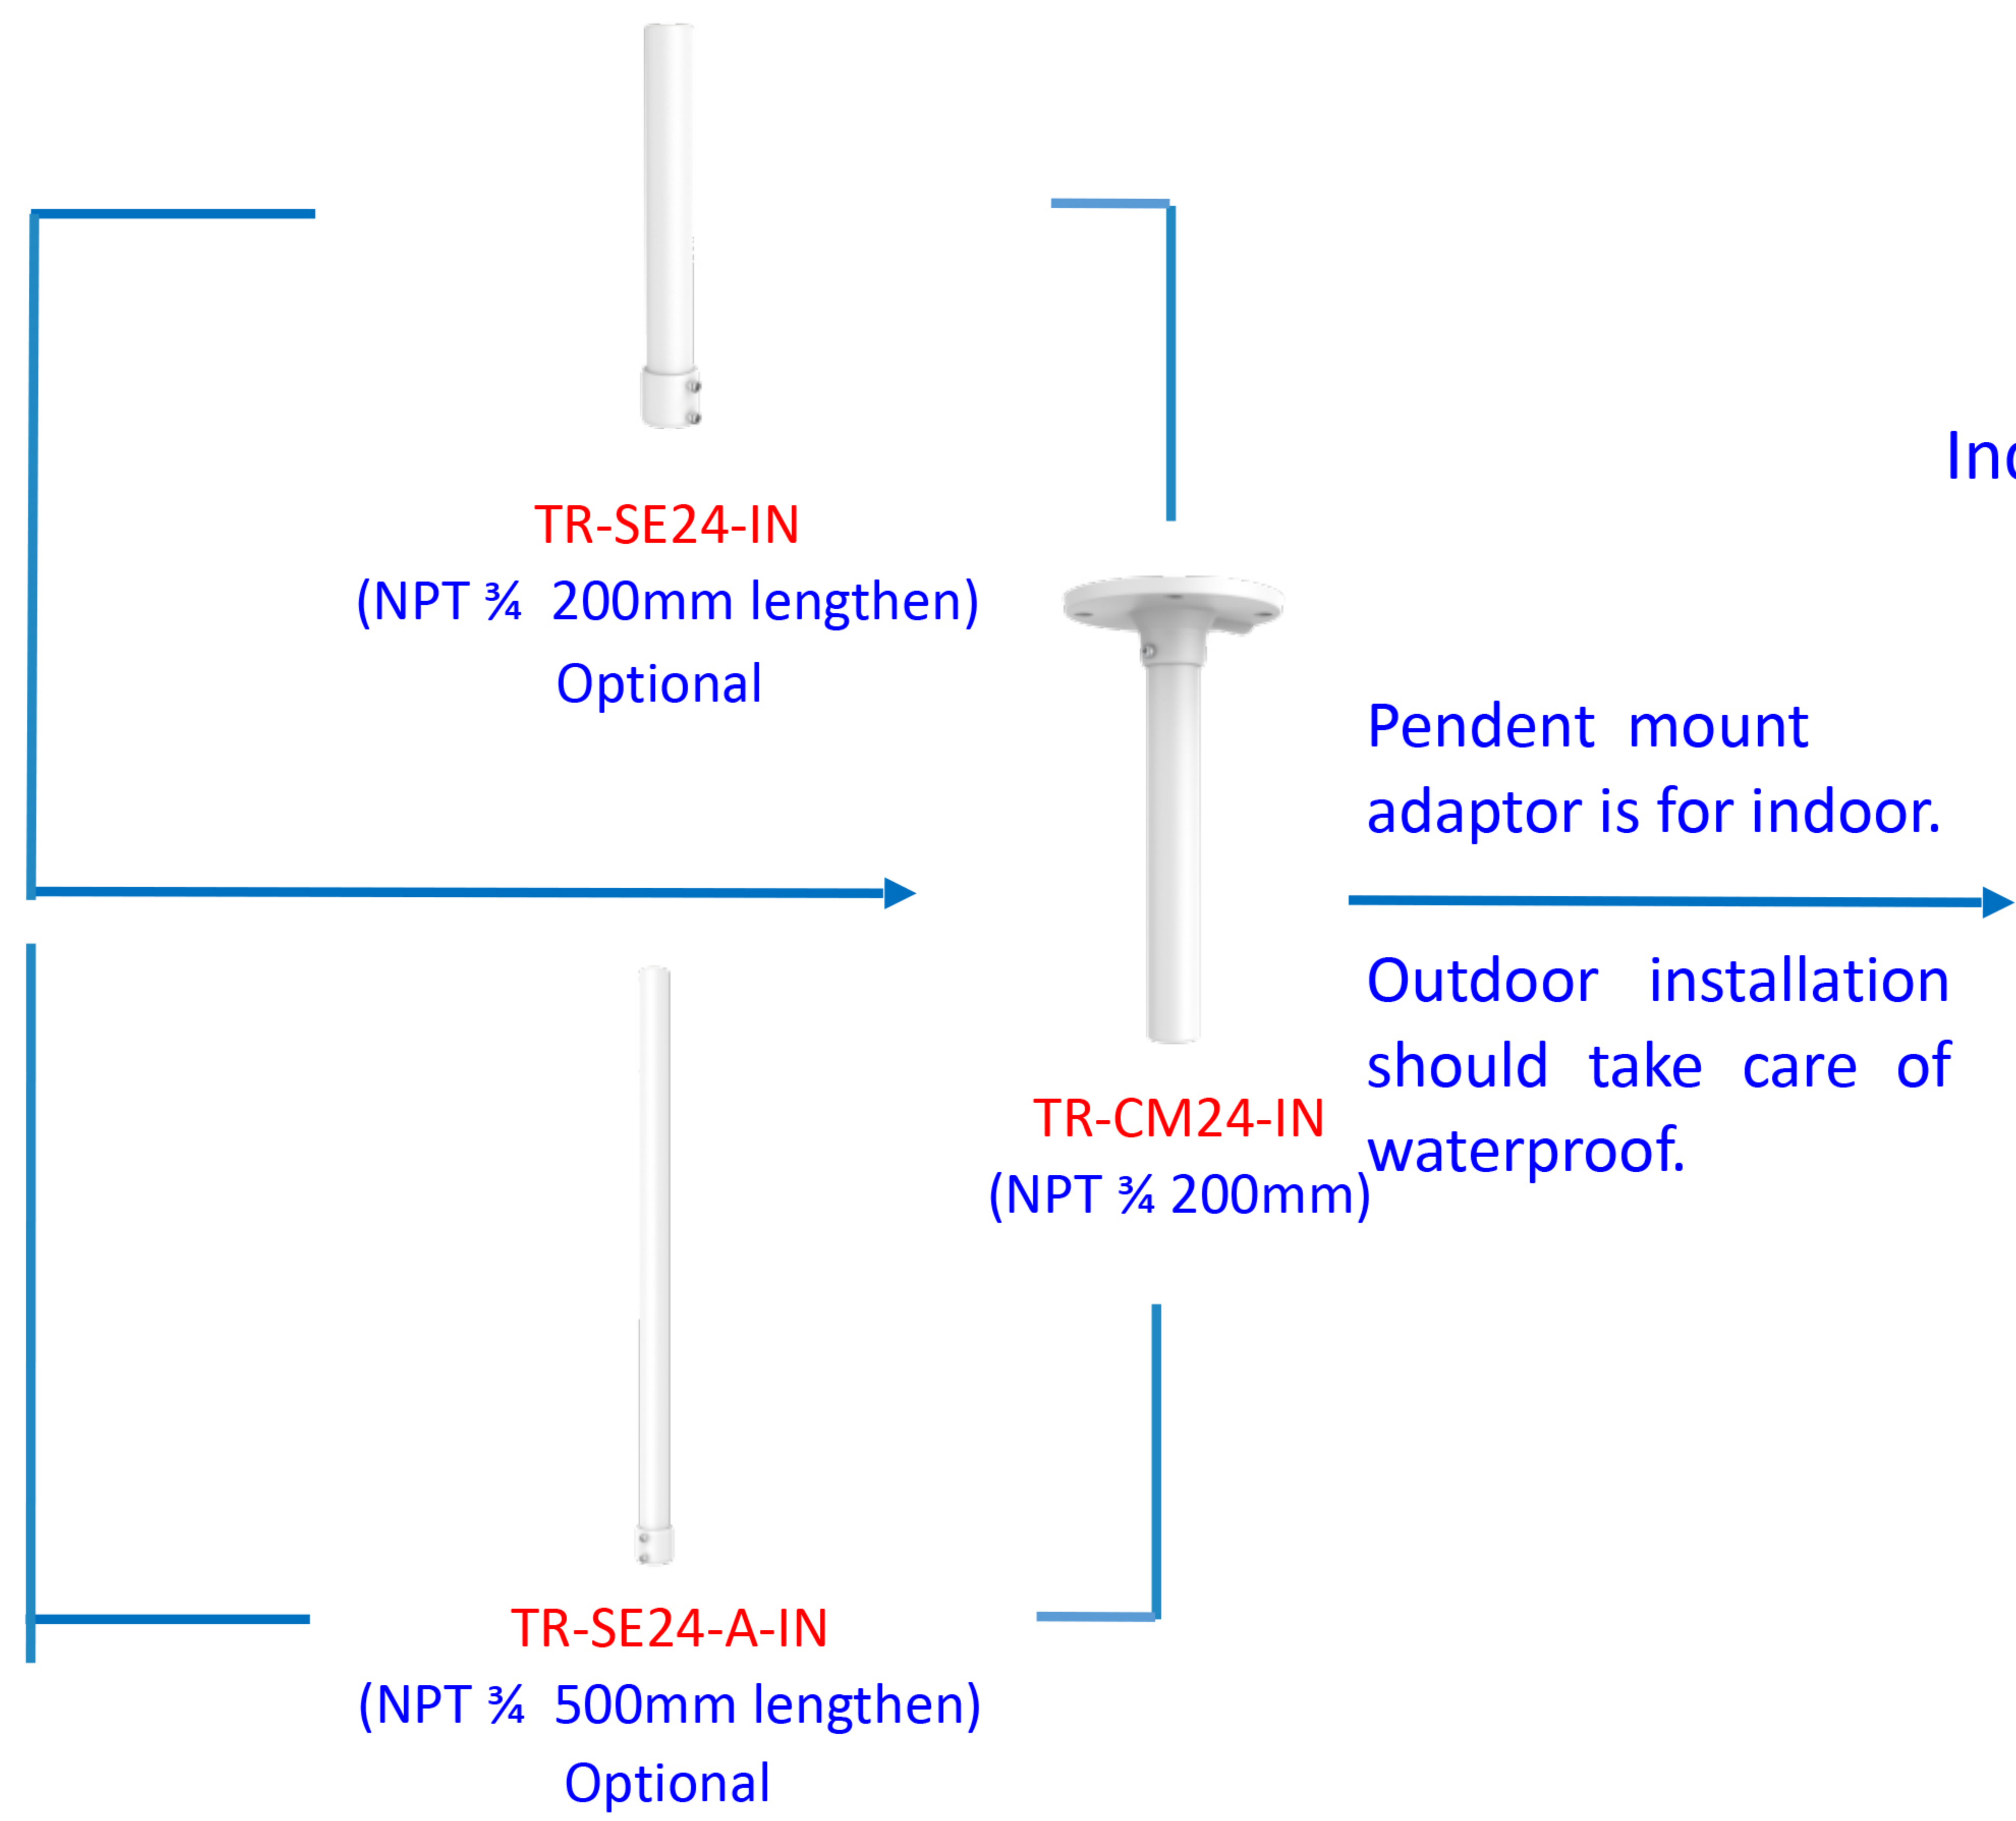

# Dome camera mount

# Dome camera Indoor pendent mount

\*Release: 2019Q1

Junction box

IPC323X series	+	TR-JB04-C-IN
PRIME series IPC363X PRIME series IPC361X S/E	+	TR-JB03-H-IN
Mini PTZ PRIME series IPC353X		
IPC361X LB/LE IPC361X SR -F	+	TR-JB03-I-IN
IPC32X series IPC31X series IPC354 series IPC3616 series IPC361X SS/SB series	+	TR-JB03-G-IN
868 fisheye	+	TR-JB04-D-IN
814 fisheye 815 fisheye	+	TR-JB03-H-IN
 IPC373XSE series		

Indoor pendent mount