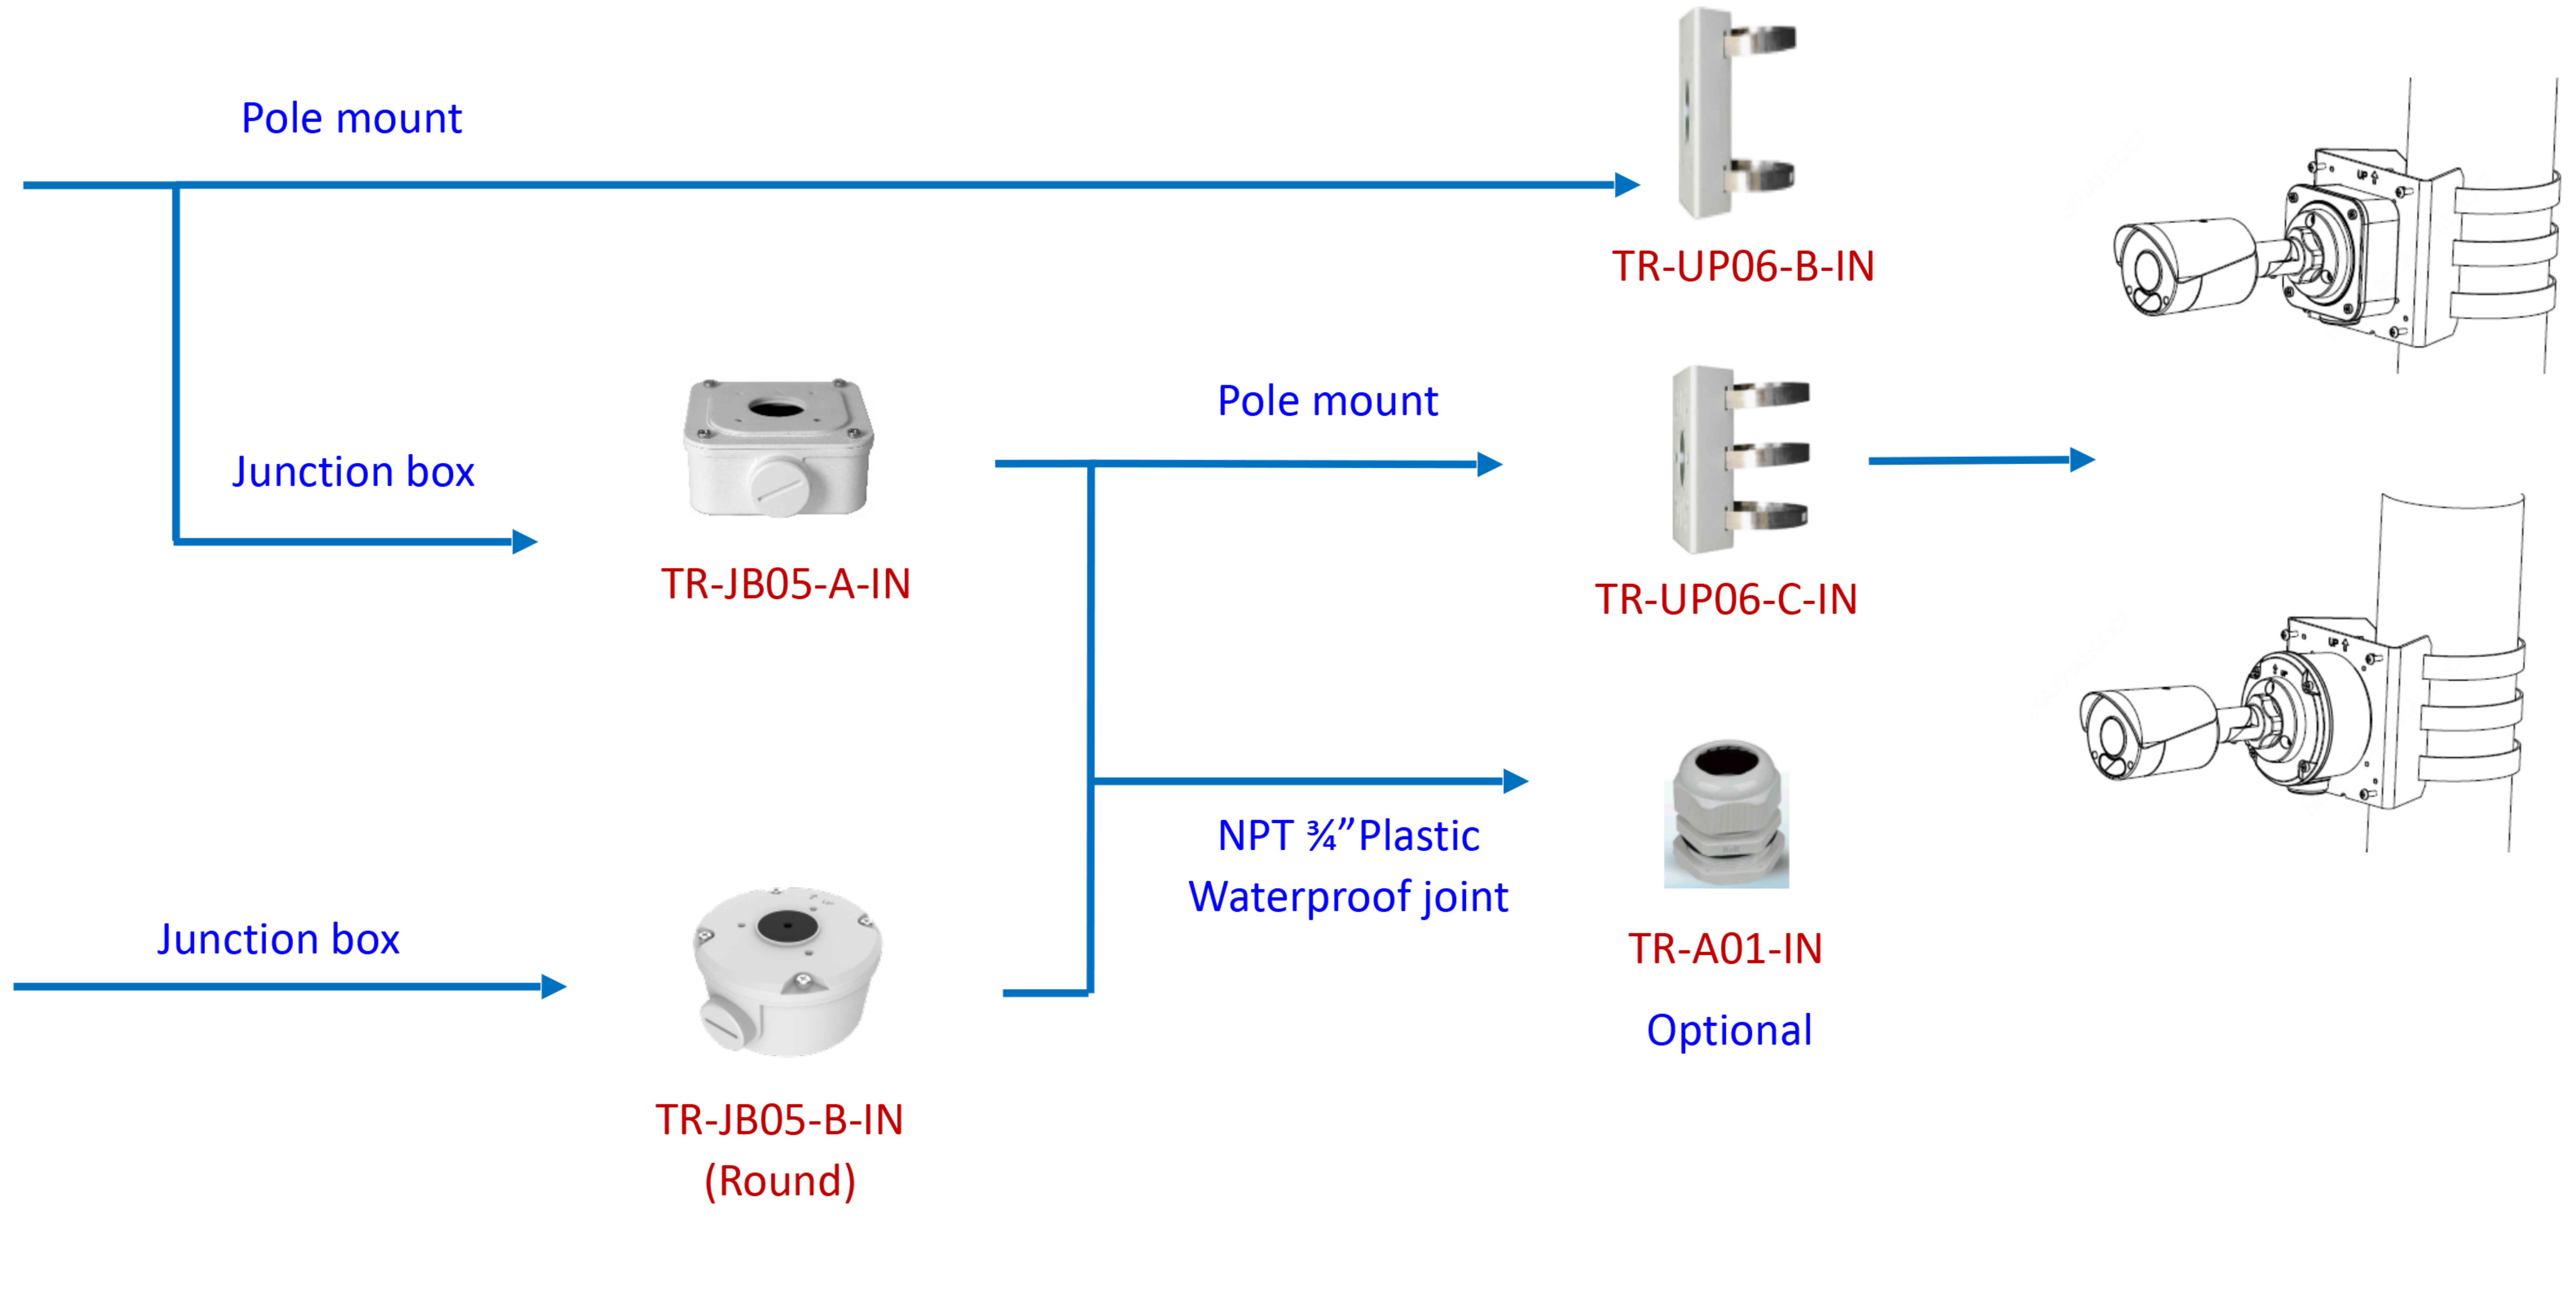

# Mini Bullet camera mount

EASY/PRIME series  
IPC21XX

IPC231X SB    IPC2128 SB

IPC232X LB    IPC21XX  
(Round mount)

# Electric-box Transfer plate

IPC32X SS\SB\LB\LE series

IPC32X S/E/L series

IPC31X

PRIME series  
IPC354SR3

IPC361X SE series

IPC3616\361X SS  
\361XSB series

PRIME series  
IPC361XSR -F

EASY series  
IPC361XL\LE

IPC231X SB

IPC2128 SB

EASY/PRIME series  
IPC21XX

IPC232X LB

IPC21XX  
(Round mount)

TR-SM03-IN  
(美国NEMA-WD6标准)